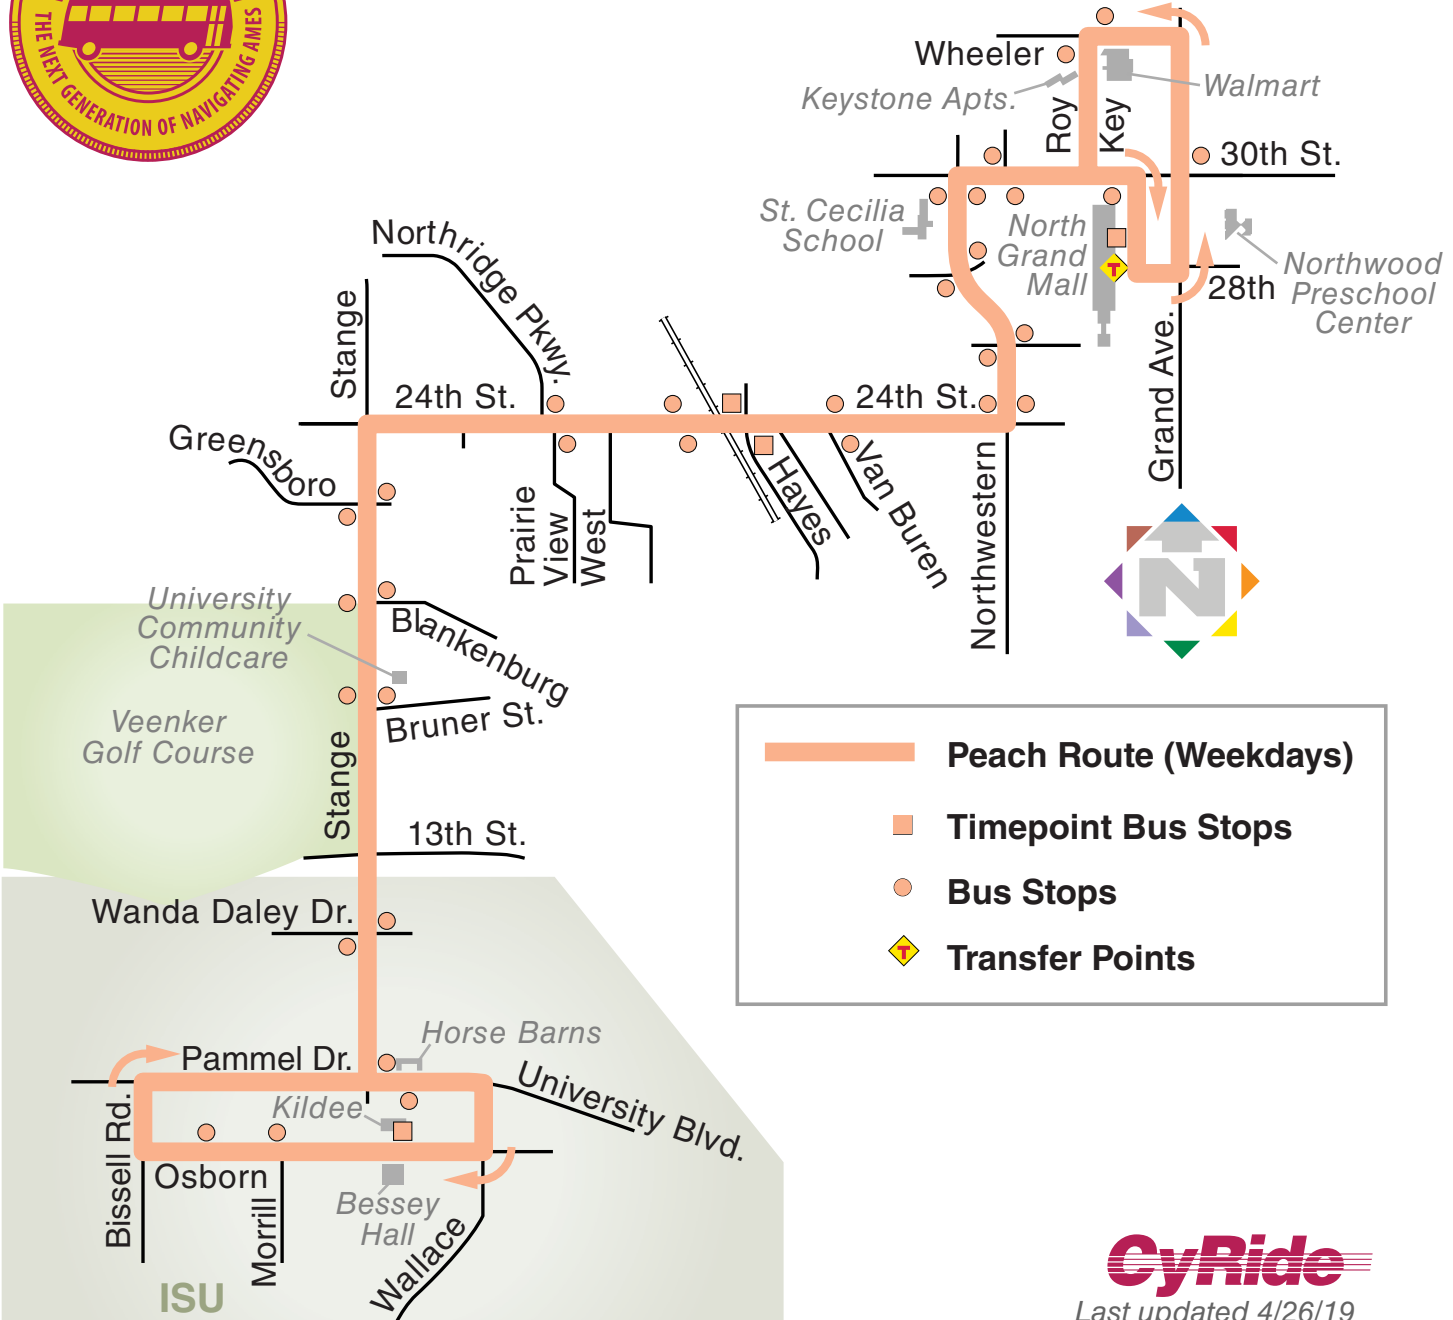

PEACH ROUTE 14 *Effective May 13, 2019*

	Peach Route (Weekdays)
	Timepoint Bus Stops
	Bus Stops
	Transfer Points