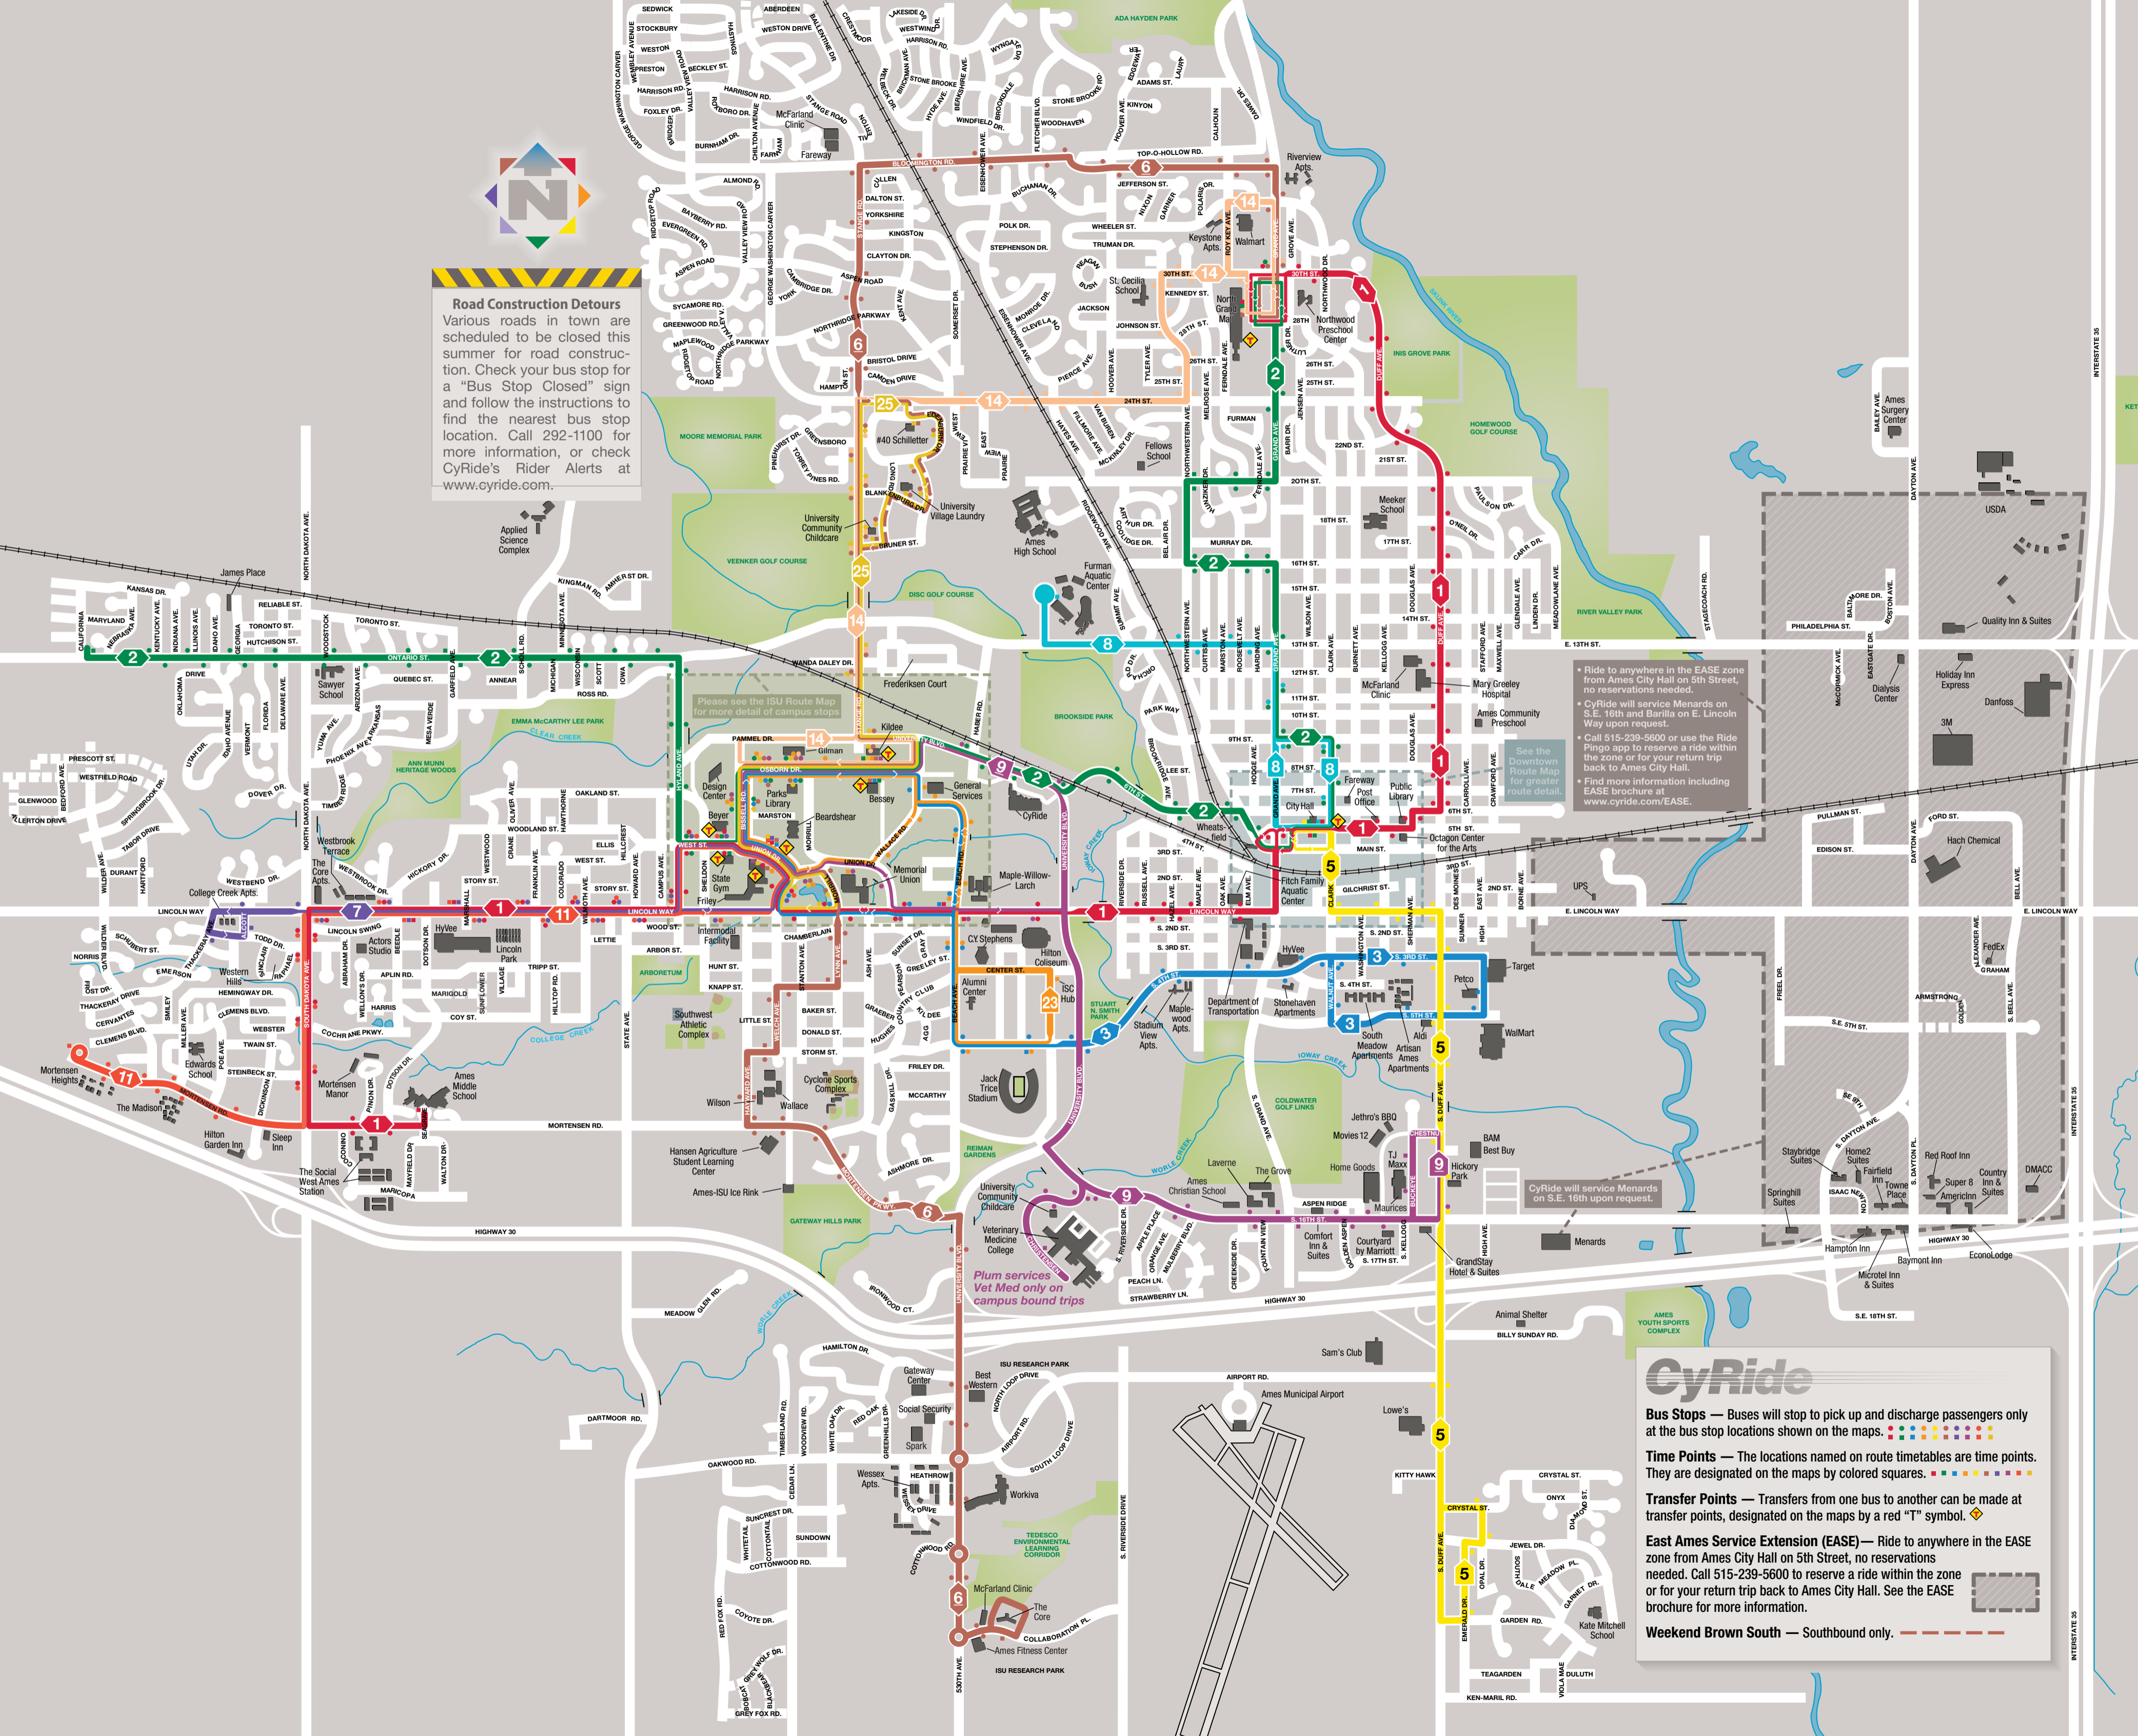

**Road Construction Detours**  
 Various roads in town are scheduled to be closed this summer for road construction. Check your bus stop for a "Bus Stop Closed" sign and follow the instructions to find the nearest bus stop location. Call 292-1100 for more information, or check CyRide's Rider Alerts at [www.cyrider.com](http://www.cyrider.com).

See the Downtown Route Map for greater route detail.

CyRide will service Menards on S.E. 16th upon request.

Plum services  
 Vet Med only on campus bound trips

**CyRide**

**Bus Stops** — Buses will stop to pick up and discharge passengers only at the bus stop locations shown on the maps.

**Time Points** — The locations named on route timetables are time points. They are designated on the maps by colored squares.

**Transfer Points** — Transfers from one bus to another can be made at transfer points, designated on the maps by a red "T" symbol.

**Weekend Brown South** — Southbound only.