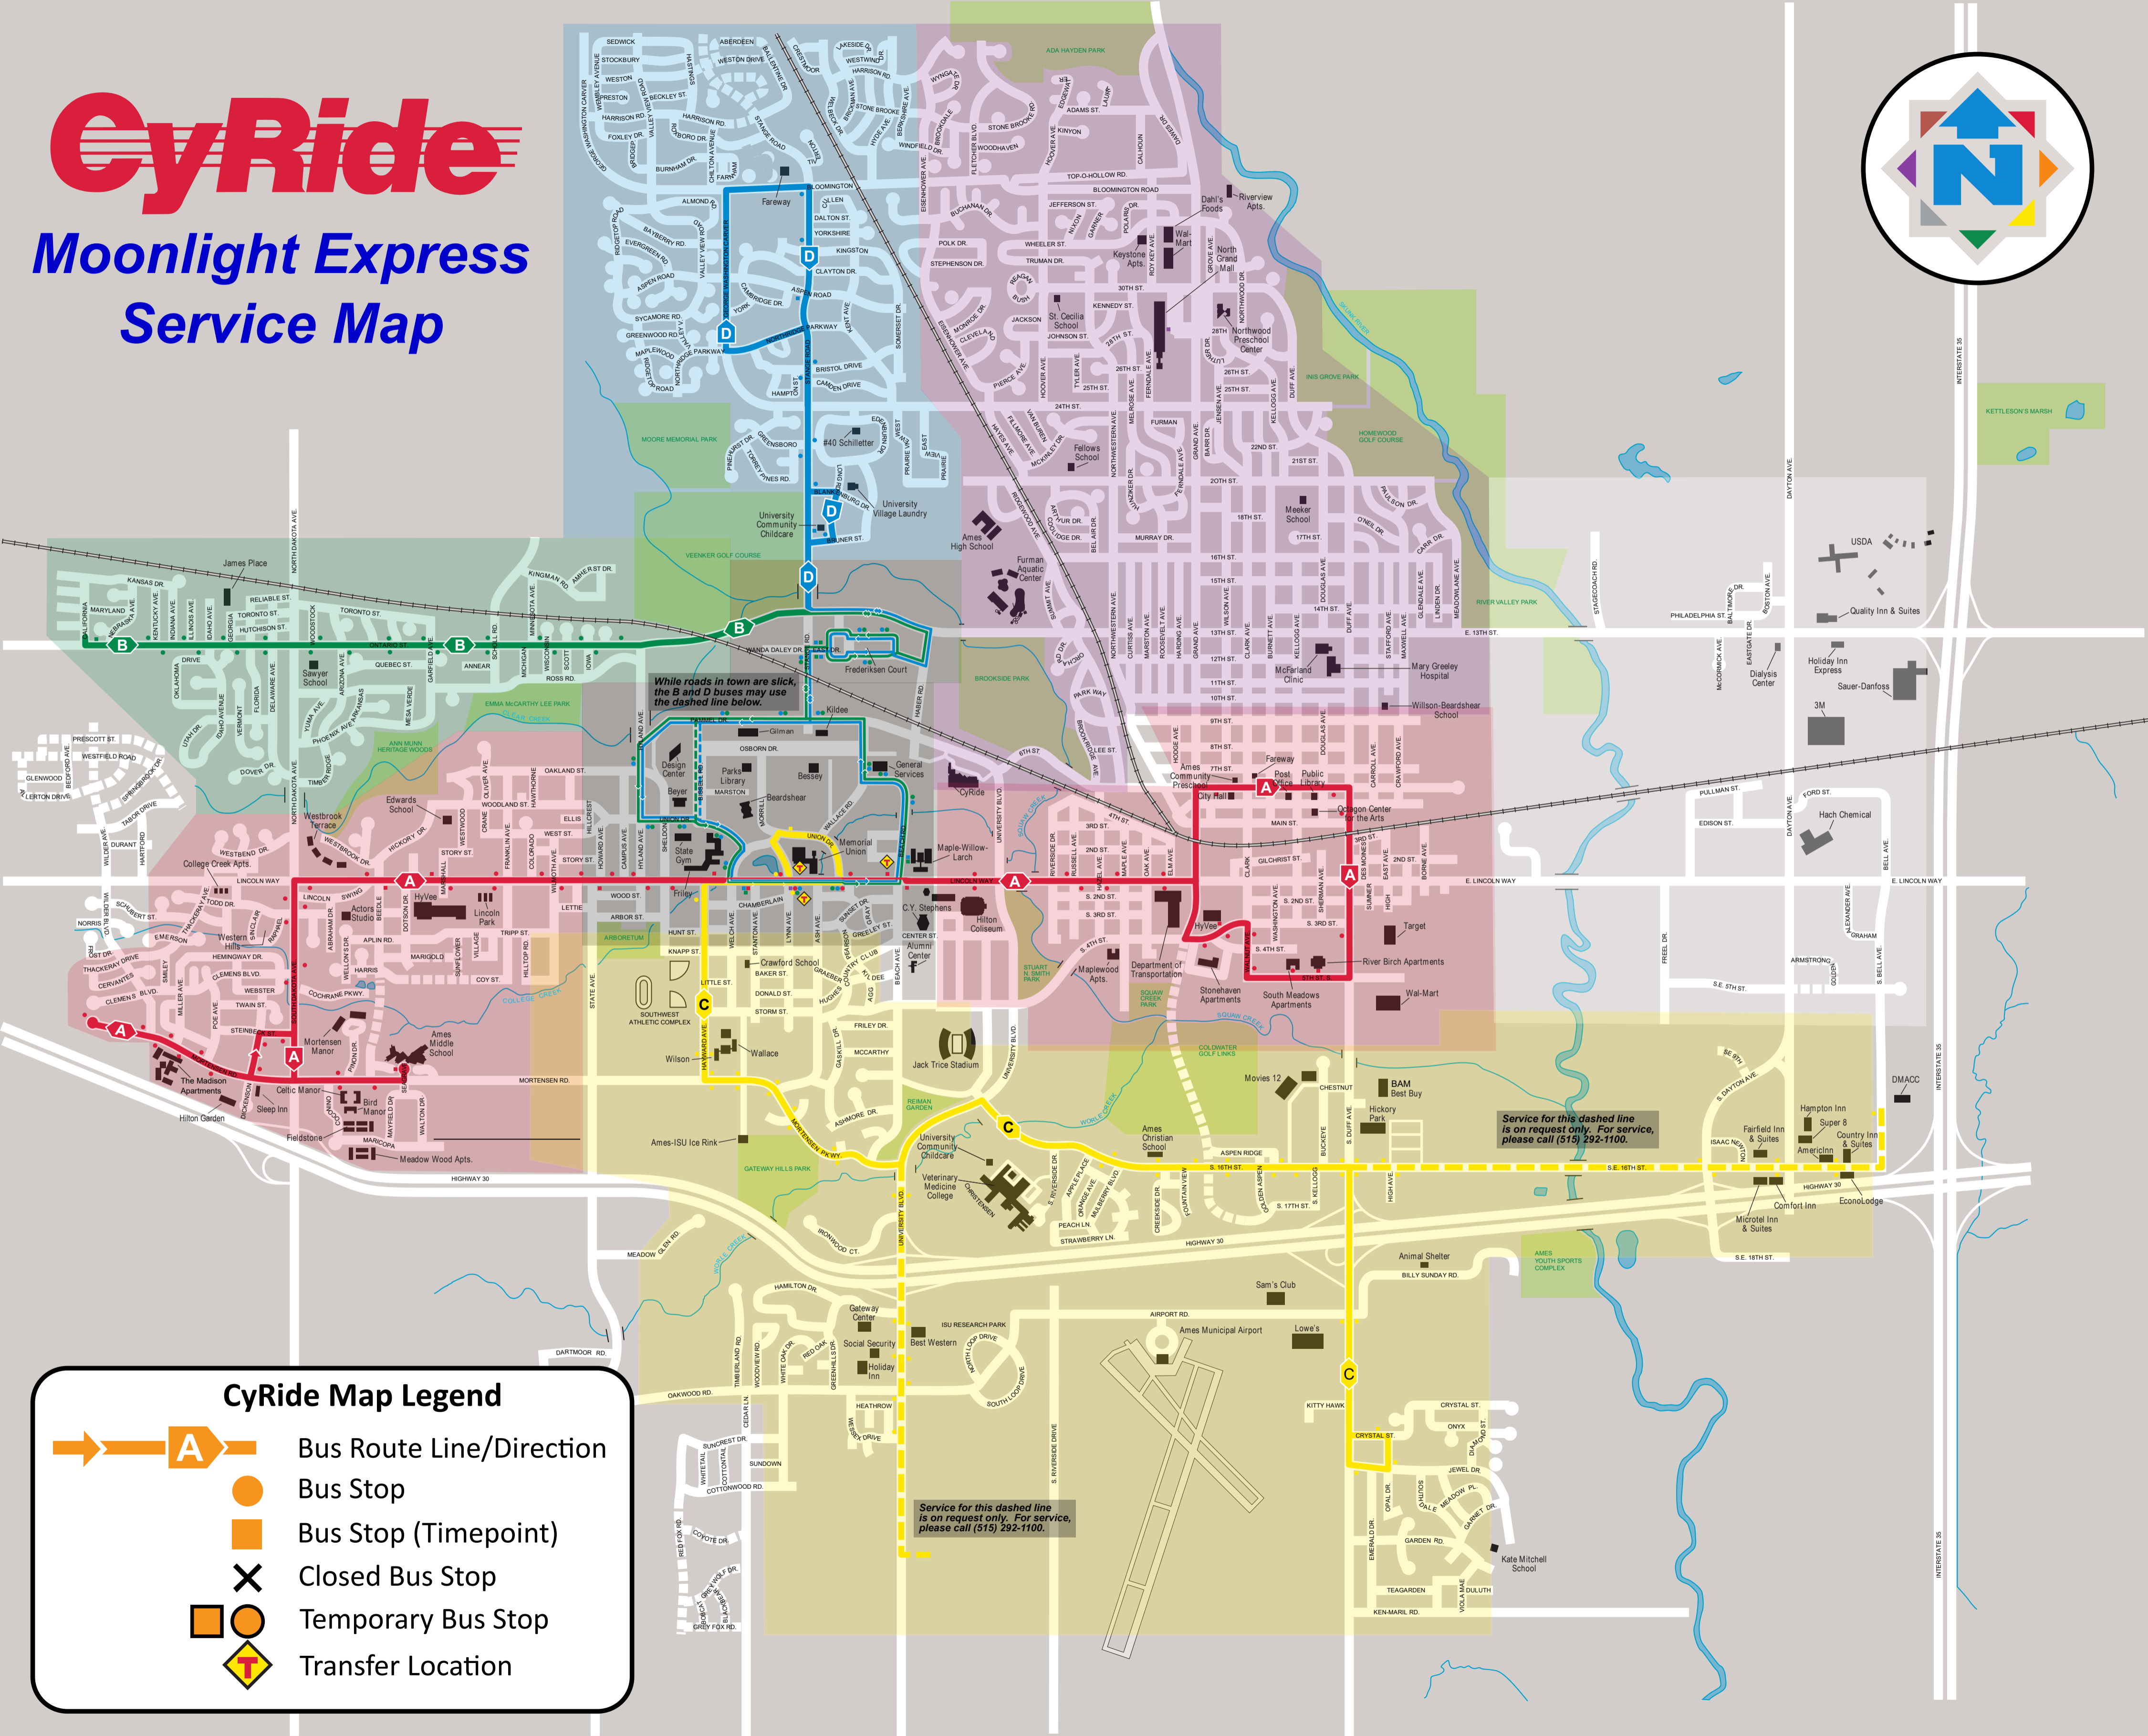

CyRide

Moonlight Express Service Map

While roads in town are slick, the B and D buses may use the dashed line below.

Service for this dashed line is on request only. For service, please call (515) 292-1100.

Service for this dashed line is on request only. For service, please call (515) 292-1100.

CyRide Map Legend

- Bus Route Line/Direction
- Bus Stop
- Bus Stop (Timepoint)
- Closed Bus Stop
- Temporary Bus Stop
- Transfer Location