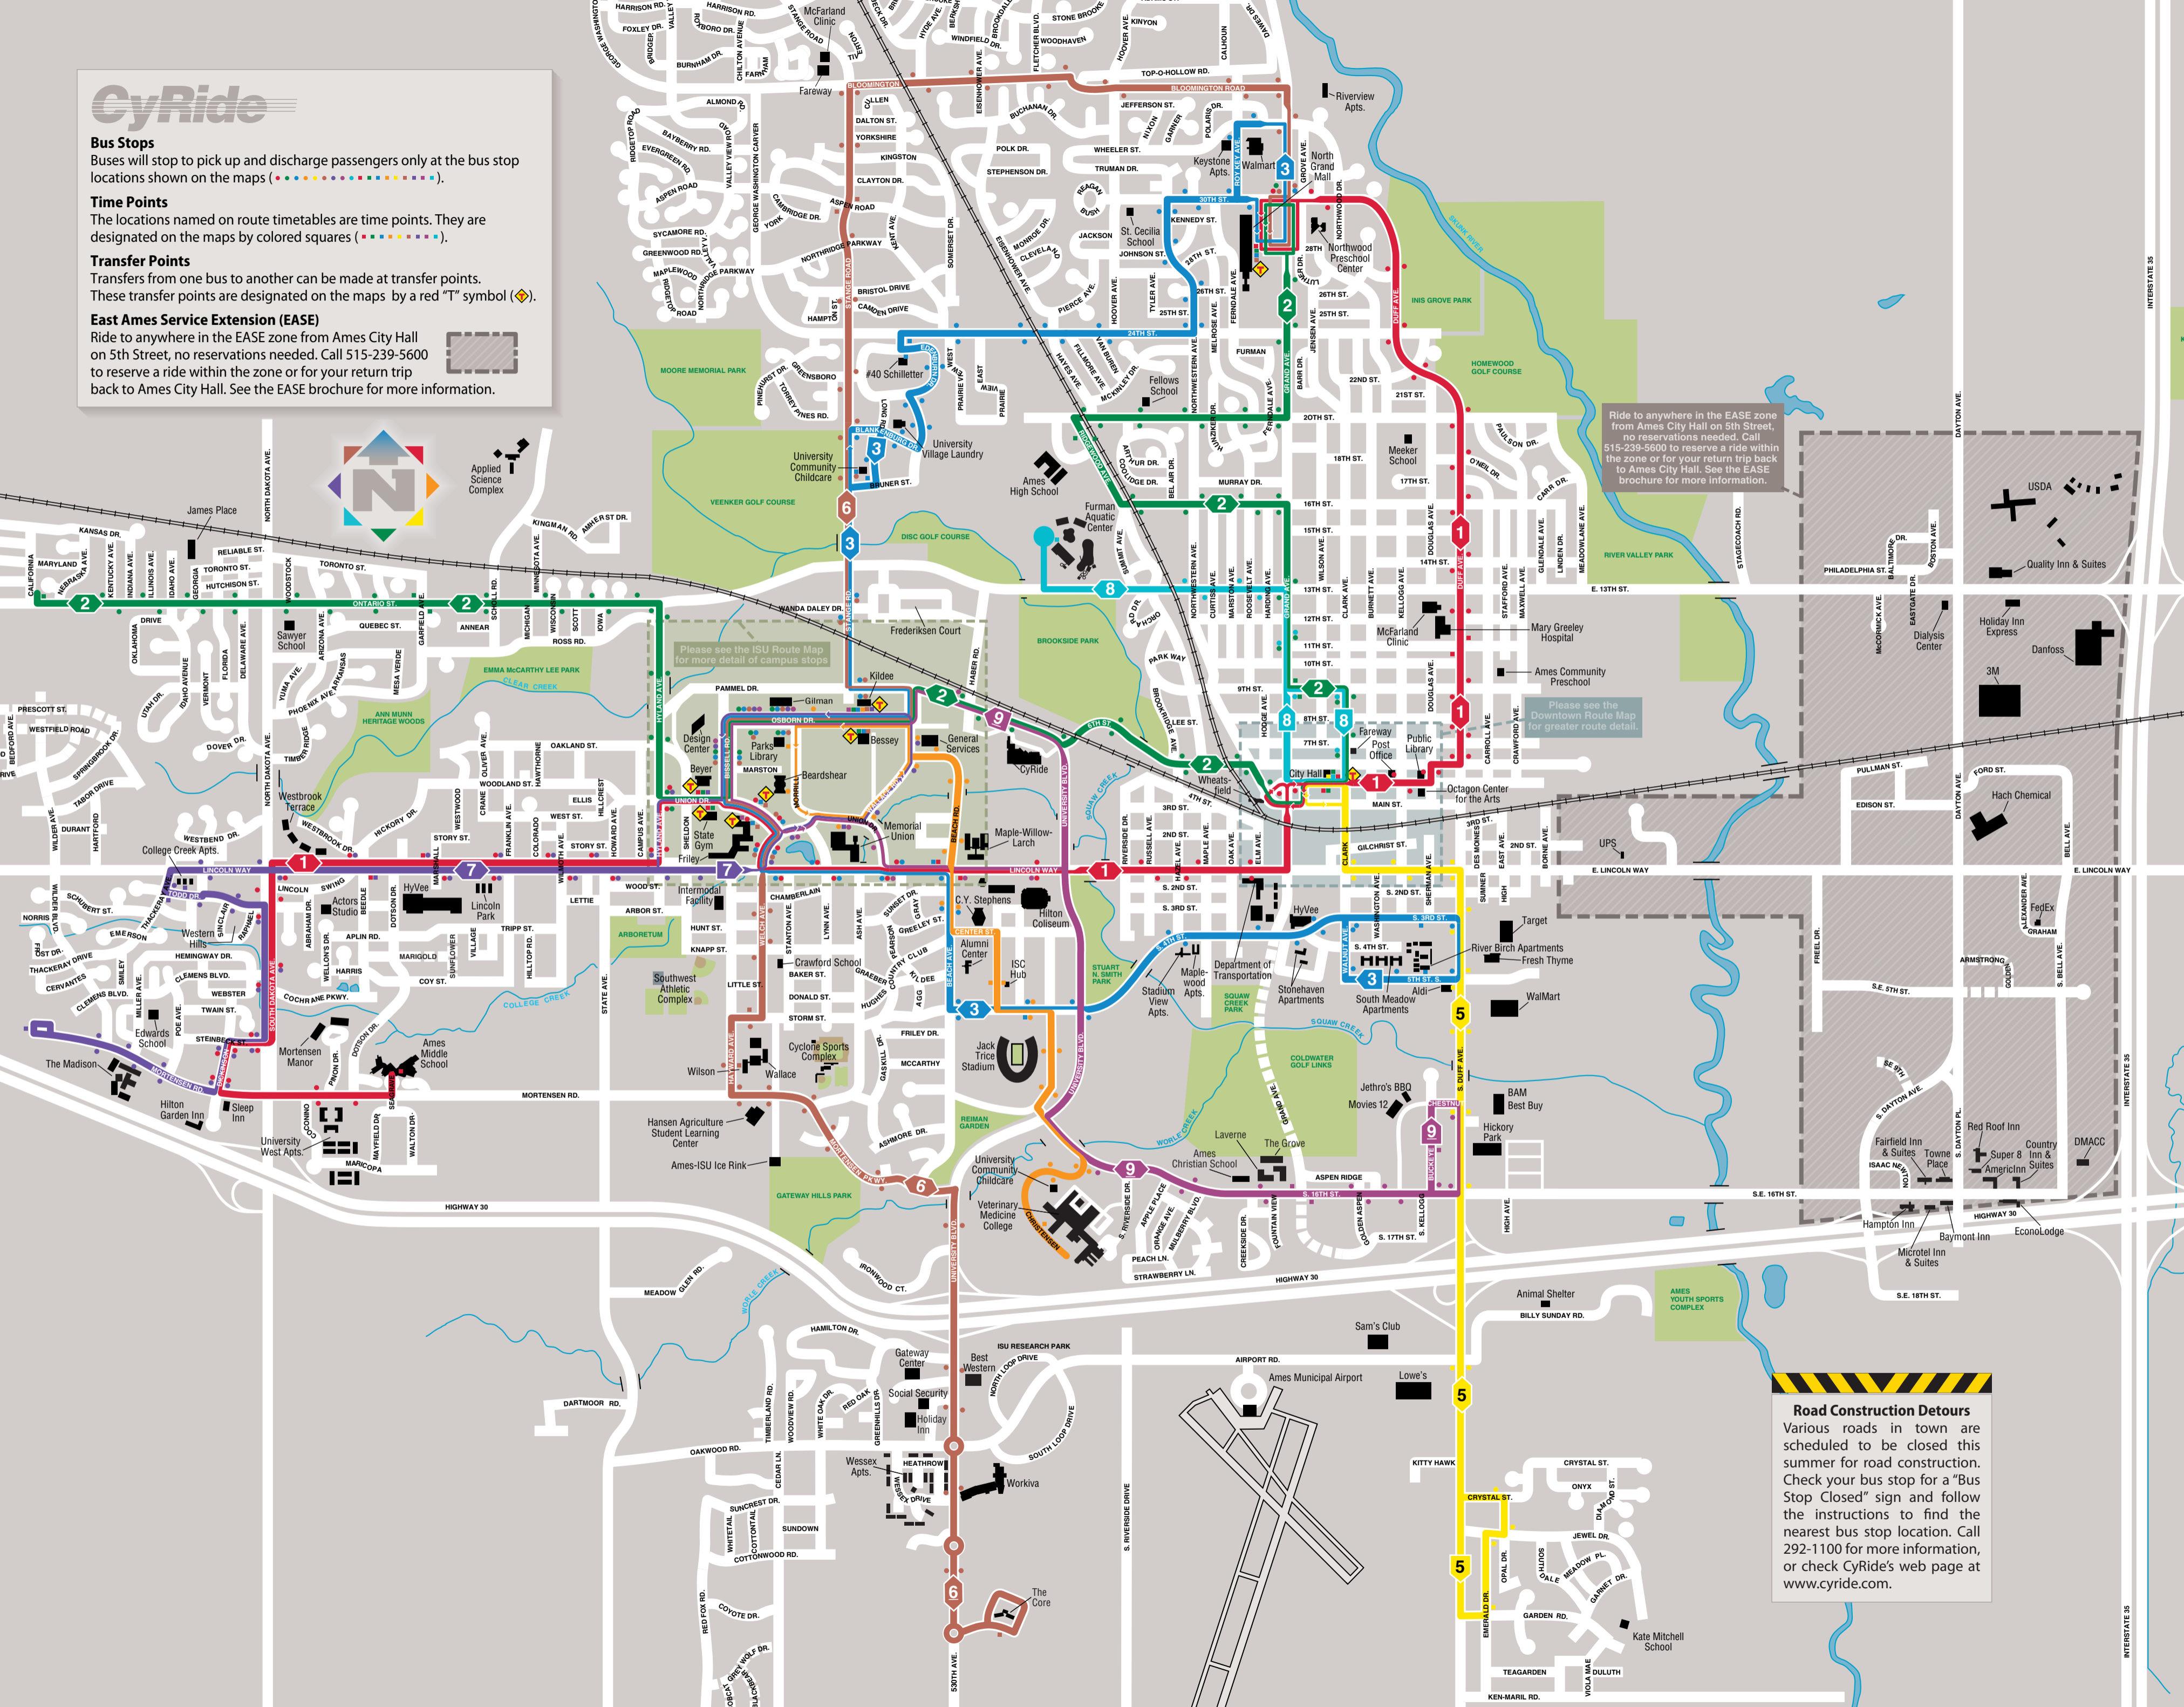

Bus Stops

Buses will stop to pick up and discharge passengers only at the bus stop locations shown on the maps (●●●●●●●●●●●●●●●●●●).

Time Points

The locations named on route timetables are time points. They are designated on the maps by colored squares (■ ■ ■ ■ ■ ■ ■ ■ ■ ■ ■ ■ ■ ■ ■ ■).

Transfer Points

Transfers from one bus to another can be made at transfer points. These transfer points are designated on the maps by a red "T" symbol (T).

East Ames Service Extension (EASE)

Ride to anywhere in the EASE zone from Ames City Hall on 5th Street, no reservations needed. Call 515-239-5600 to reserve a ride within the zone or for your return trip back to Ames City Hall. See the EASE brochure for more information.

Please see the ISU Route Map for more detail of campus stops

Please see the Downtown Route Map for greater route detail.

Road Construction Detours

Various roads in town are scheduled to be closed this summer for road construction. Check your bus stop for a "Bus Stop Closed" sign and follow the instructions to find the nearest bus stop location. Call 292-1100 for more information, or check CyRide's web page at www.cyride.com.

INTERSTATE 35

INTERSTATE 35

INTERSTATE 35