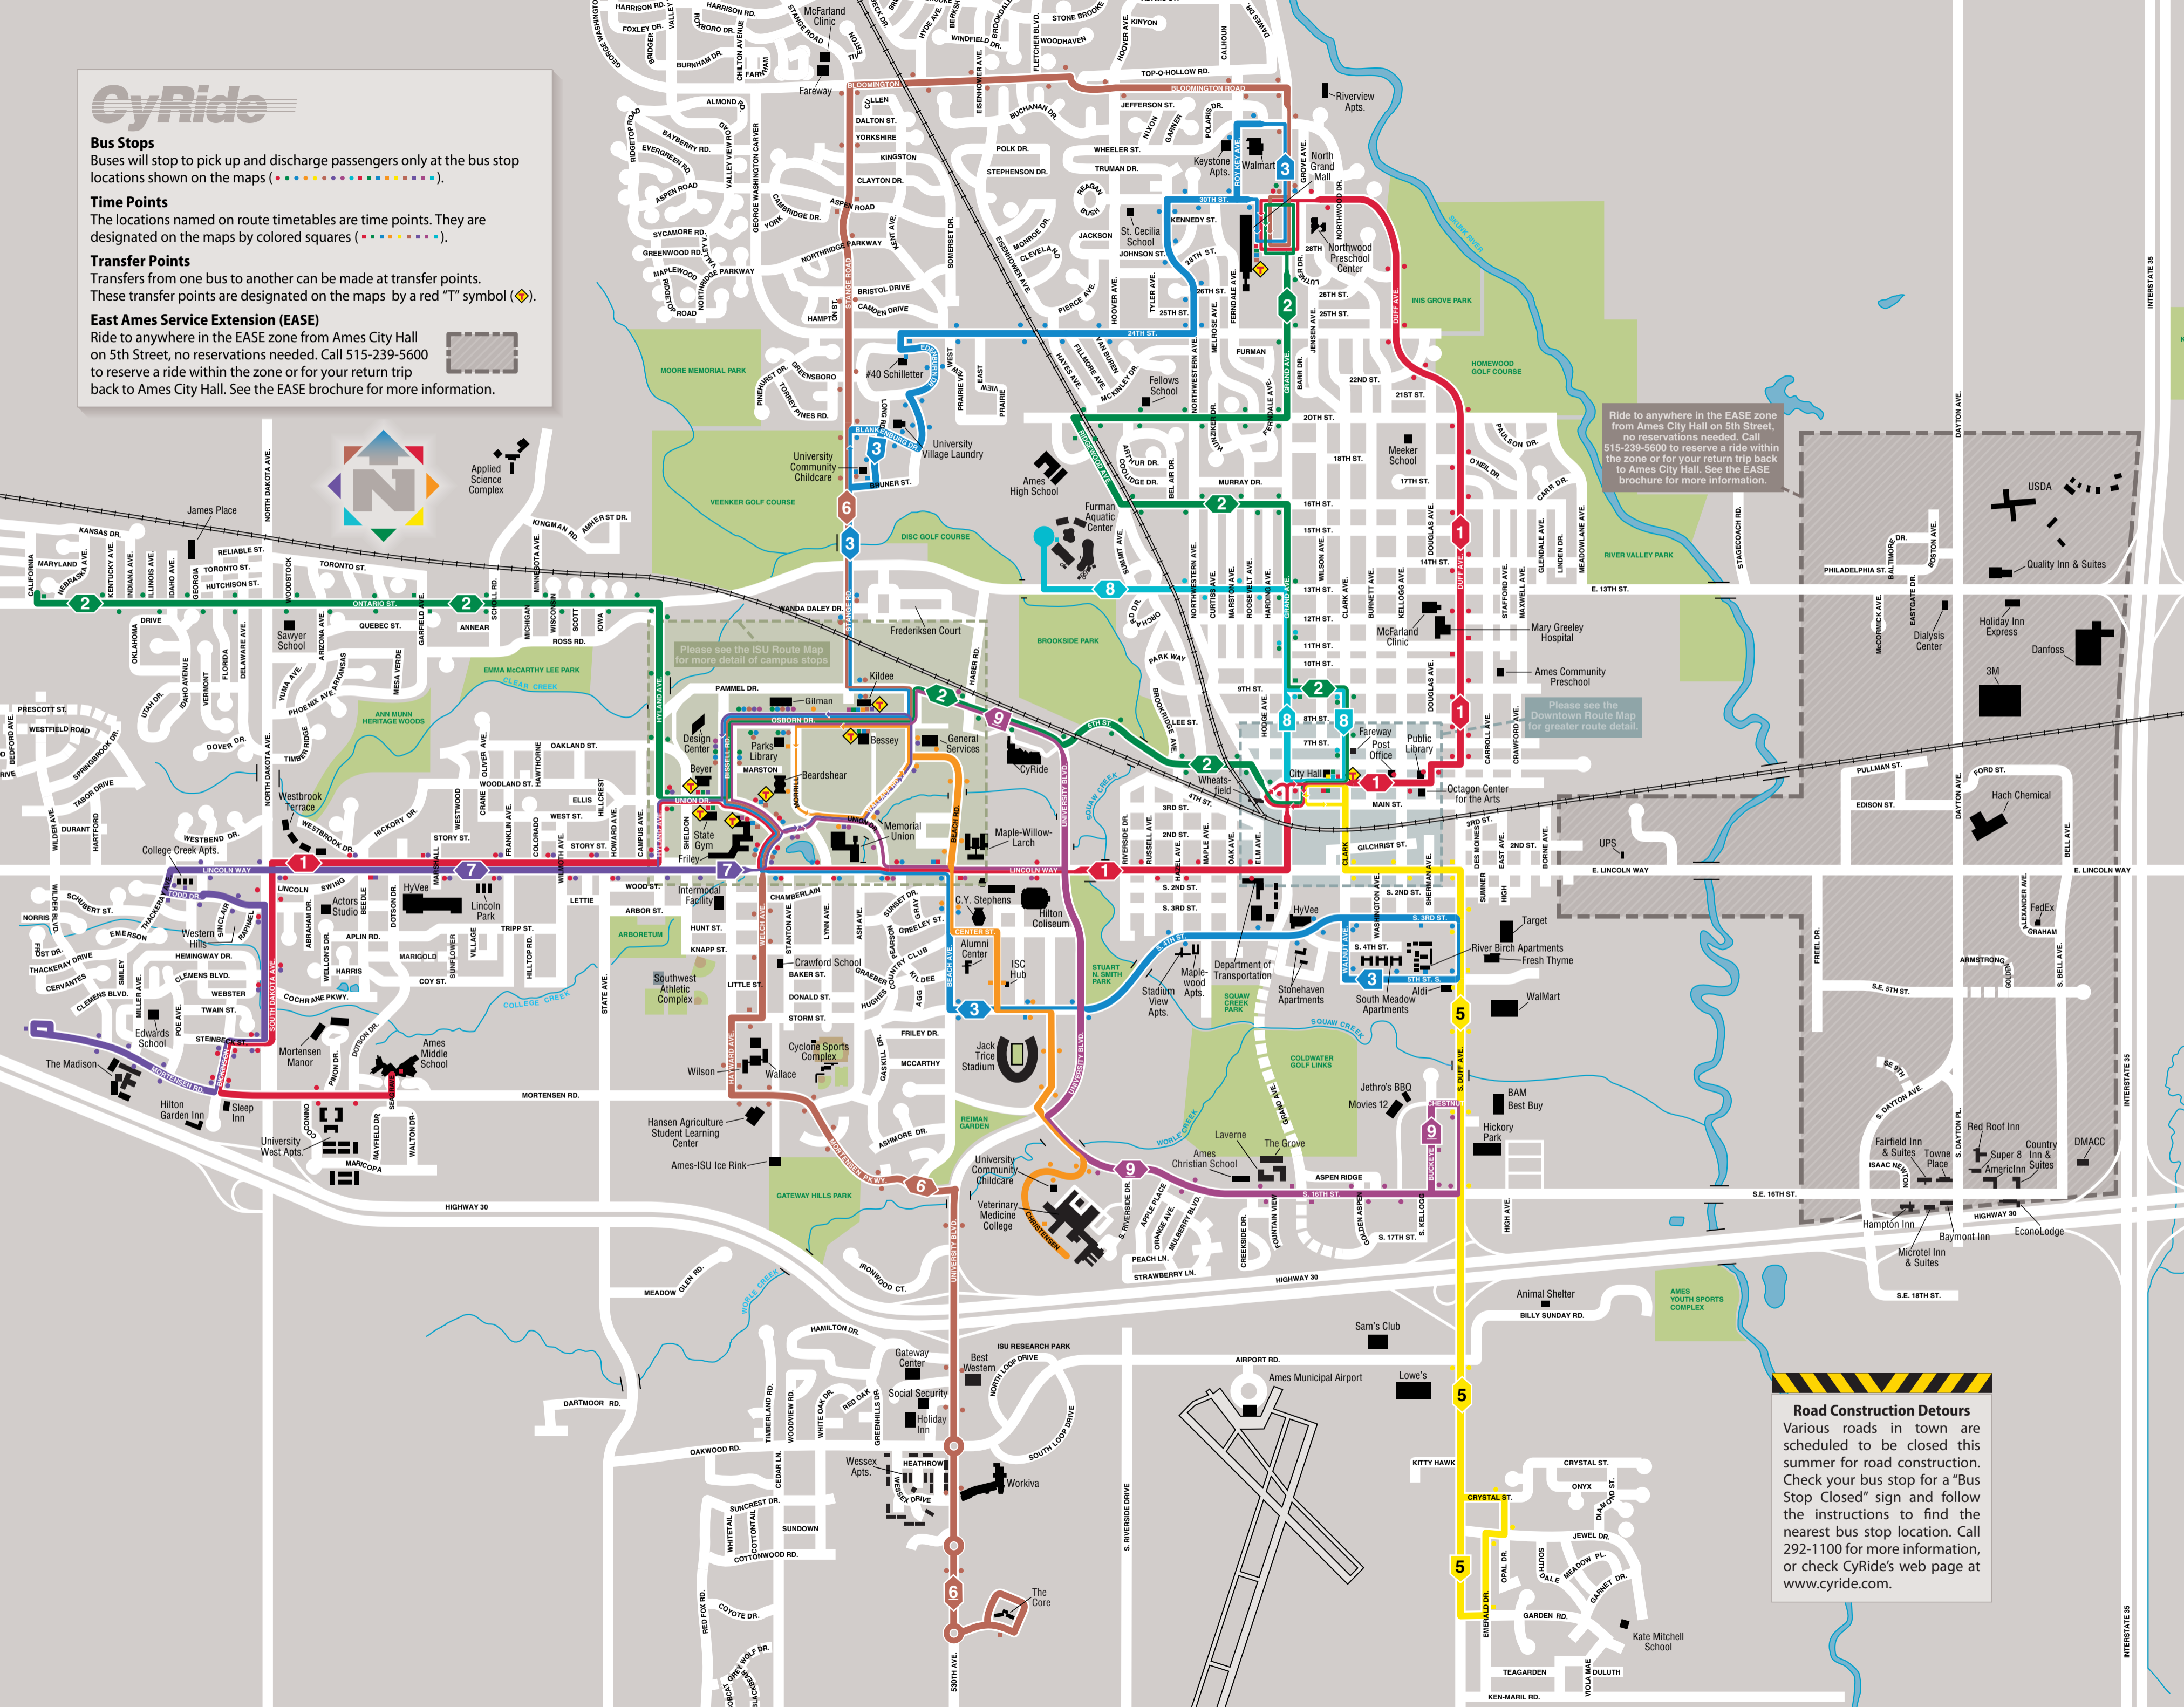

Bus Stops

Buses will stop to pick up and discharge passengers only at the bus stop locations shown on the maps (••••••••••••••••••).

Time Points

The locations named on route timetables are time points. They are designated on the maps by colored squares (••••••••••••••••••).

Transfer Points

Transfers from one bus to another can be made at transfer points. These transfer points are designated on the maps by a red "T" symbol (T).

East Ames Service Extension (EASE)

Ride to anywhere in the EASE zone from Ames City Hall on 5th Street, no reservations needed. Call 515-239-5600 to reserve a ride within the zone or for your return trip back to Ames City Hall. See the EASE brochure for more information.

Please see the ISU Route Map for more detail of campus stops

Please see the Downtown Route Map for greater route detail.

Road Construction Detours

Various roads in town are scheduled to be closed this summer for road construction. Check your bus stop for a "Bus Stop Closed" sign and follow the instructions to find the nearest bus stop location. Call 292-1100 for more information, or check CyRide's web page at www.cyride.com.

INTERSTATE 35