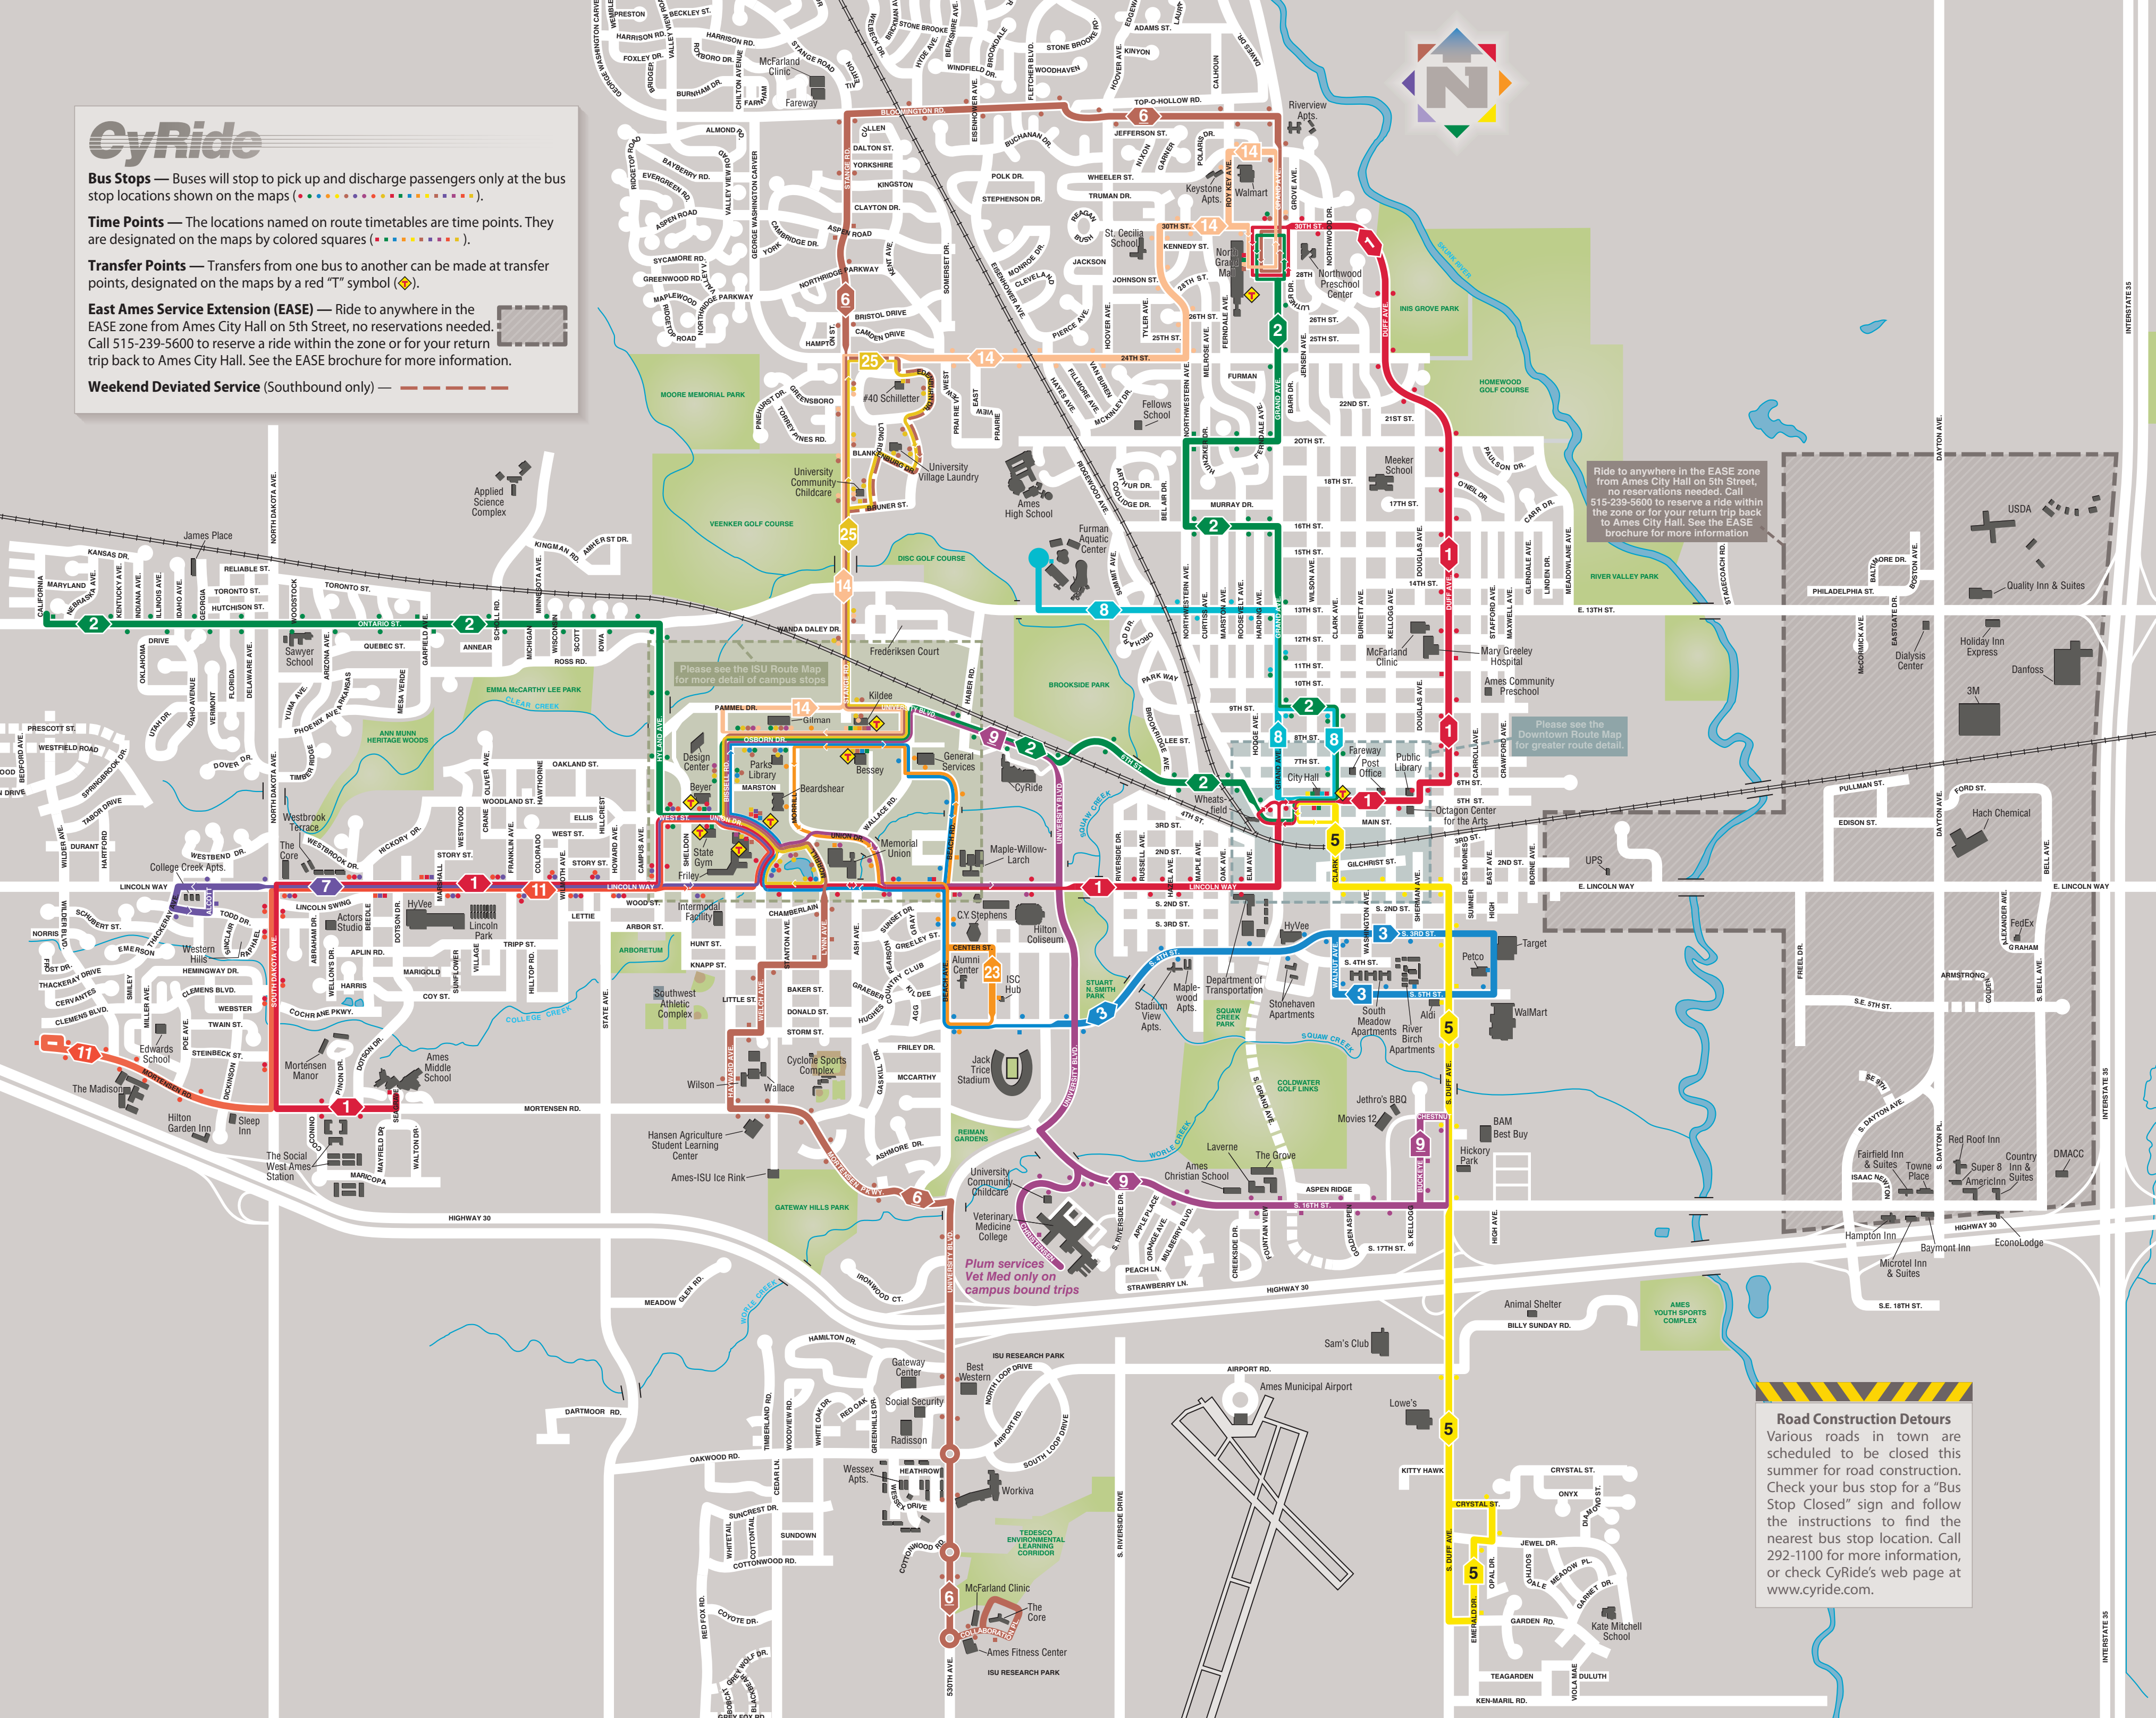

CyRide

Bus Stops — Buses will stop to pick up and discharge passengers only at the bus stop locations shown on the maps (••••••••••••••••••).

Time Points — The locations named on route timetables are time points. They are designated on the maps by colored squares (••••••••••).

Transfer Points — Transfers from one bus to another can be made at transfer points, designated on the maps by a red “T” symbol (◊).

East Ames Service Extension (EASE) — Ride to anywhere in the EASE zone from Ames City Hall on 5th Street, no reservations needed. Call 515-239-5600 to reserve a ride within the zone or for your return trip back to Ames City Hall. See the EASE brochure for more information.

Weekend Deviated Service (Southbound only) — — — — —

Please see the Downtown Route Map for greater route detail.

Please see the ISU Route Map for more detail of campus stops

Plum services
Vet Med only on campus bound trips

Road Construction Detours
Various roads in town are scheduled to be closed this summer for road construction. Check your bus stop for a “Bus Stop Closed” sign and follow the instructions to find the nearest bus stop location. Call 292-1100 for more information, or check CyRide’s web page at www.cyrider.com.