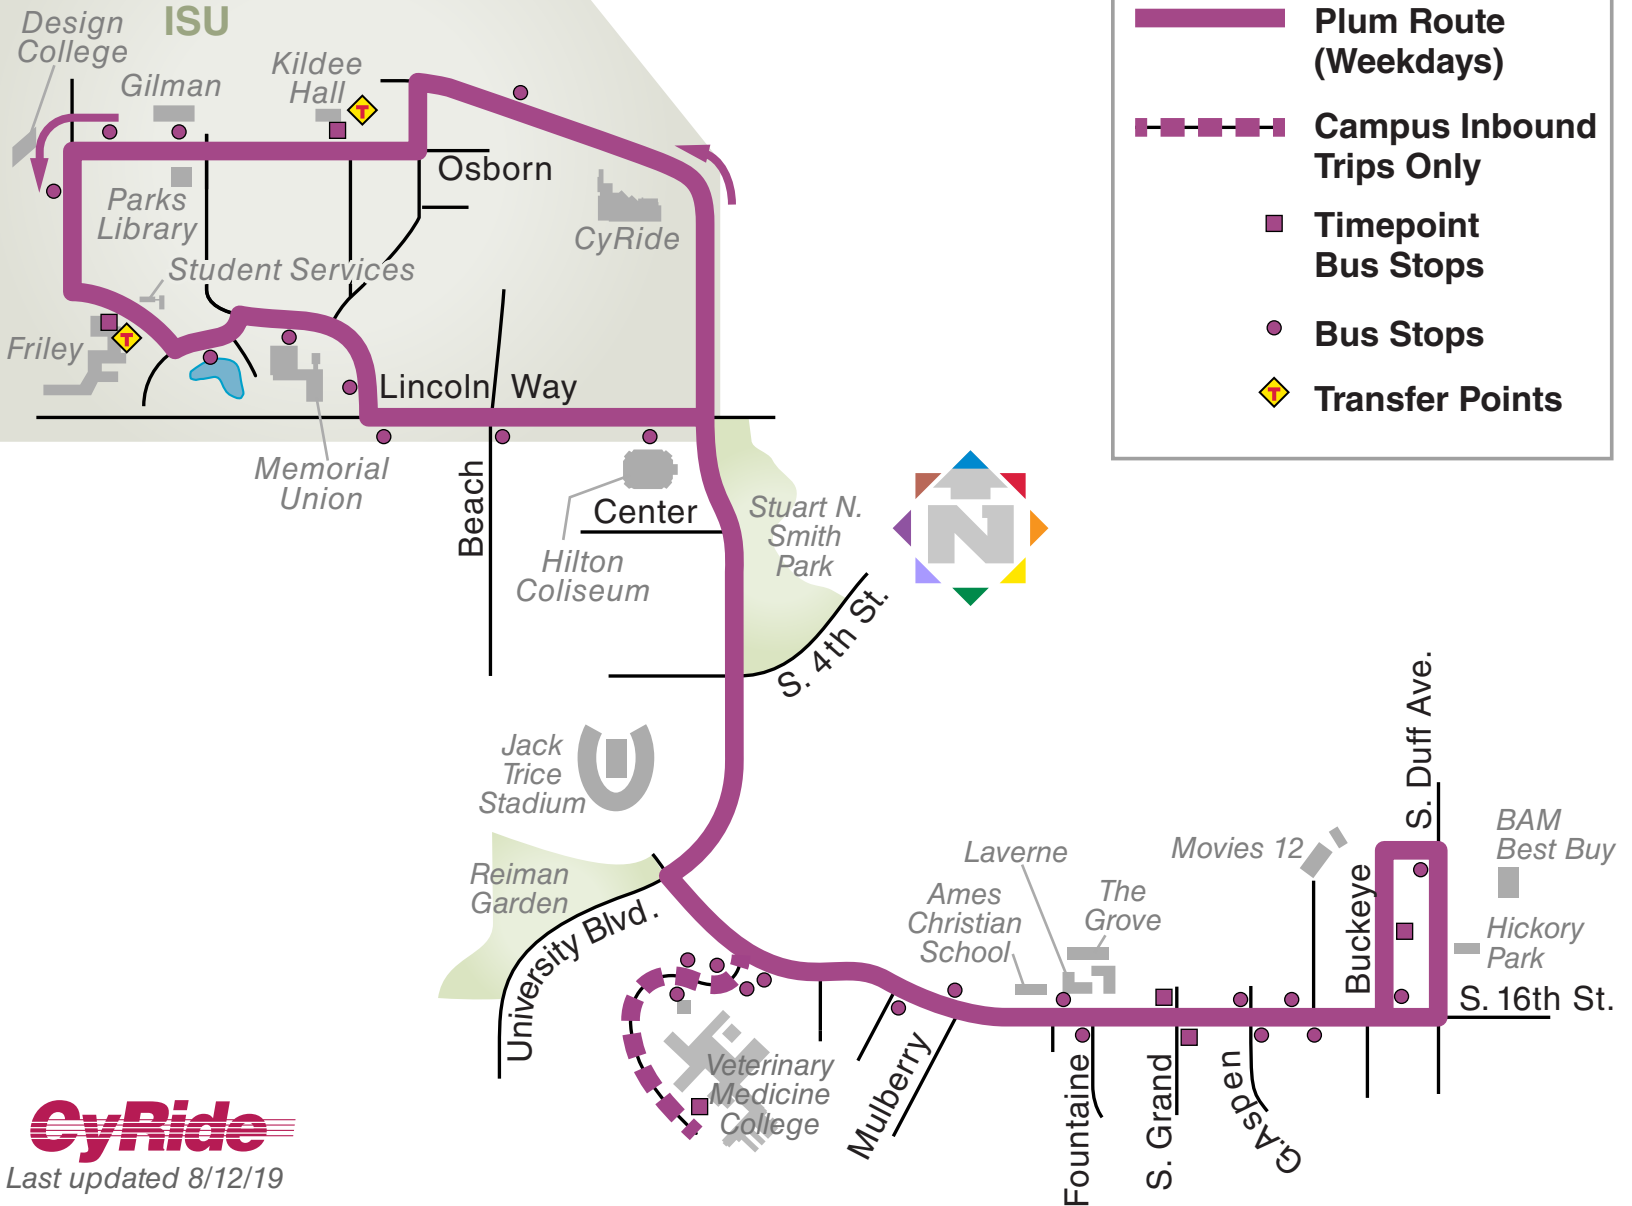

PLUM ROUTE 9 *Effective August 19, 2019*

-  **Plum Route (Weekdays)**
-  **Campus Inbound Trips Only**
-  **Timepoint Bus Stops**
-  **Bus Stops**
-  **Transfer Points**