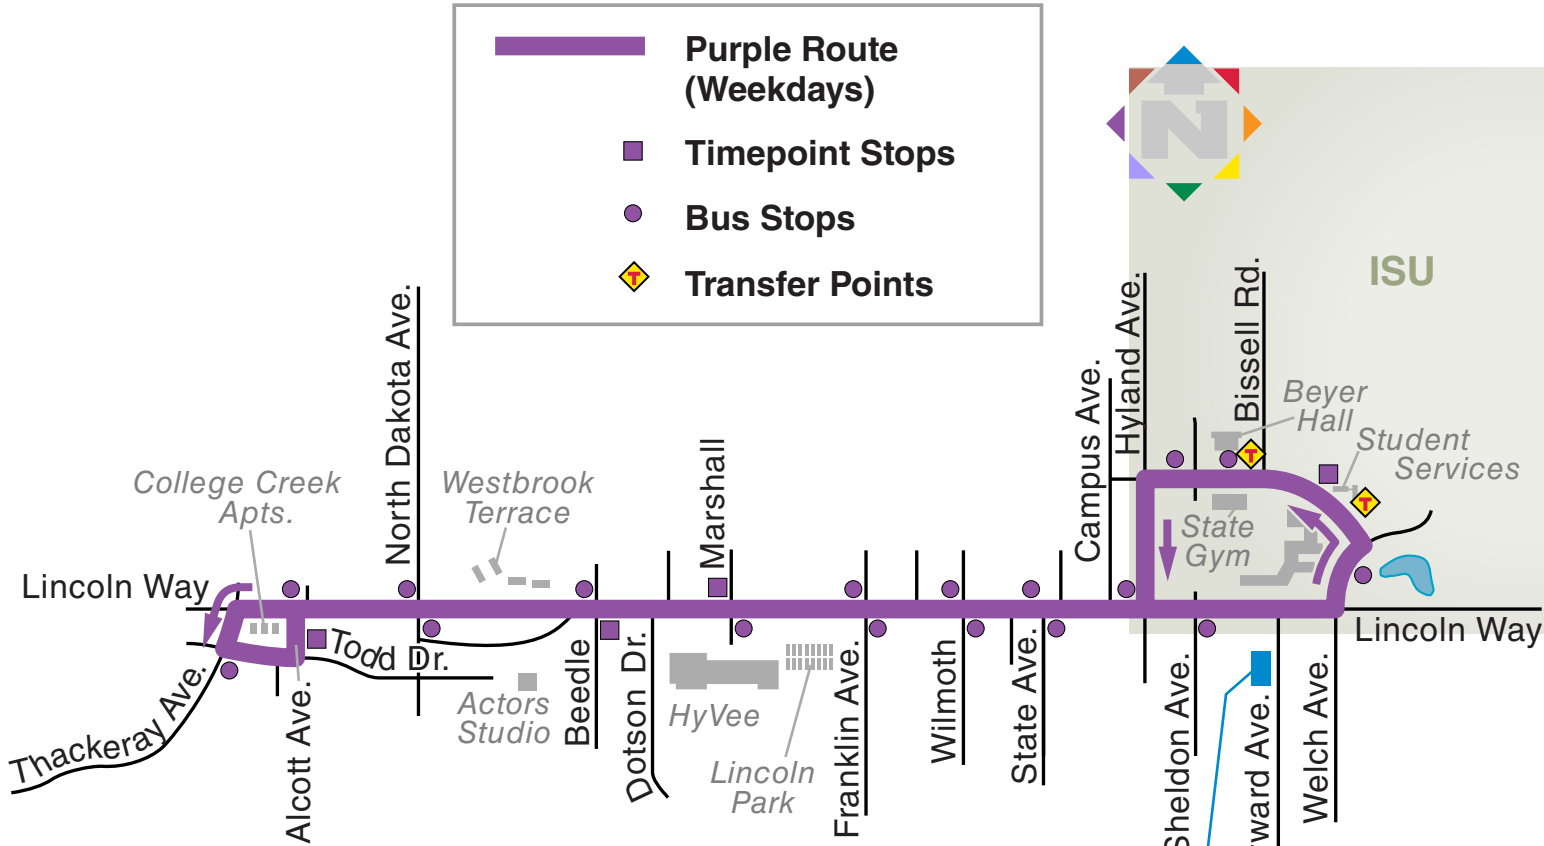

PURPLE ROUTE 7 *Effective August 19, 2019*

-  Purple Route (Weekdays)
-  Timepoint Stops
-  Bus Stops
-  Transfer Points

Last updated 8/8/19

Ames Intermodal Facility