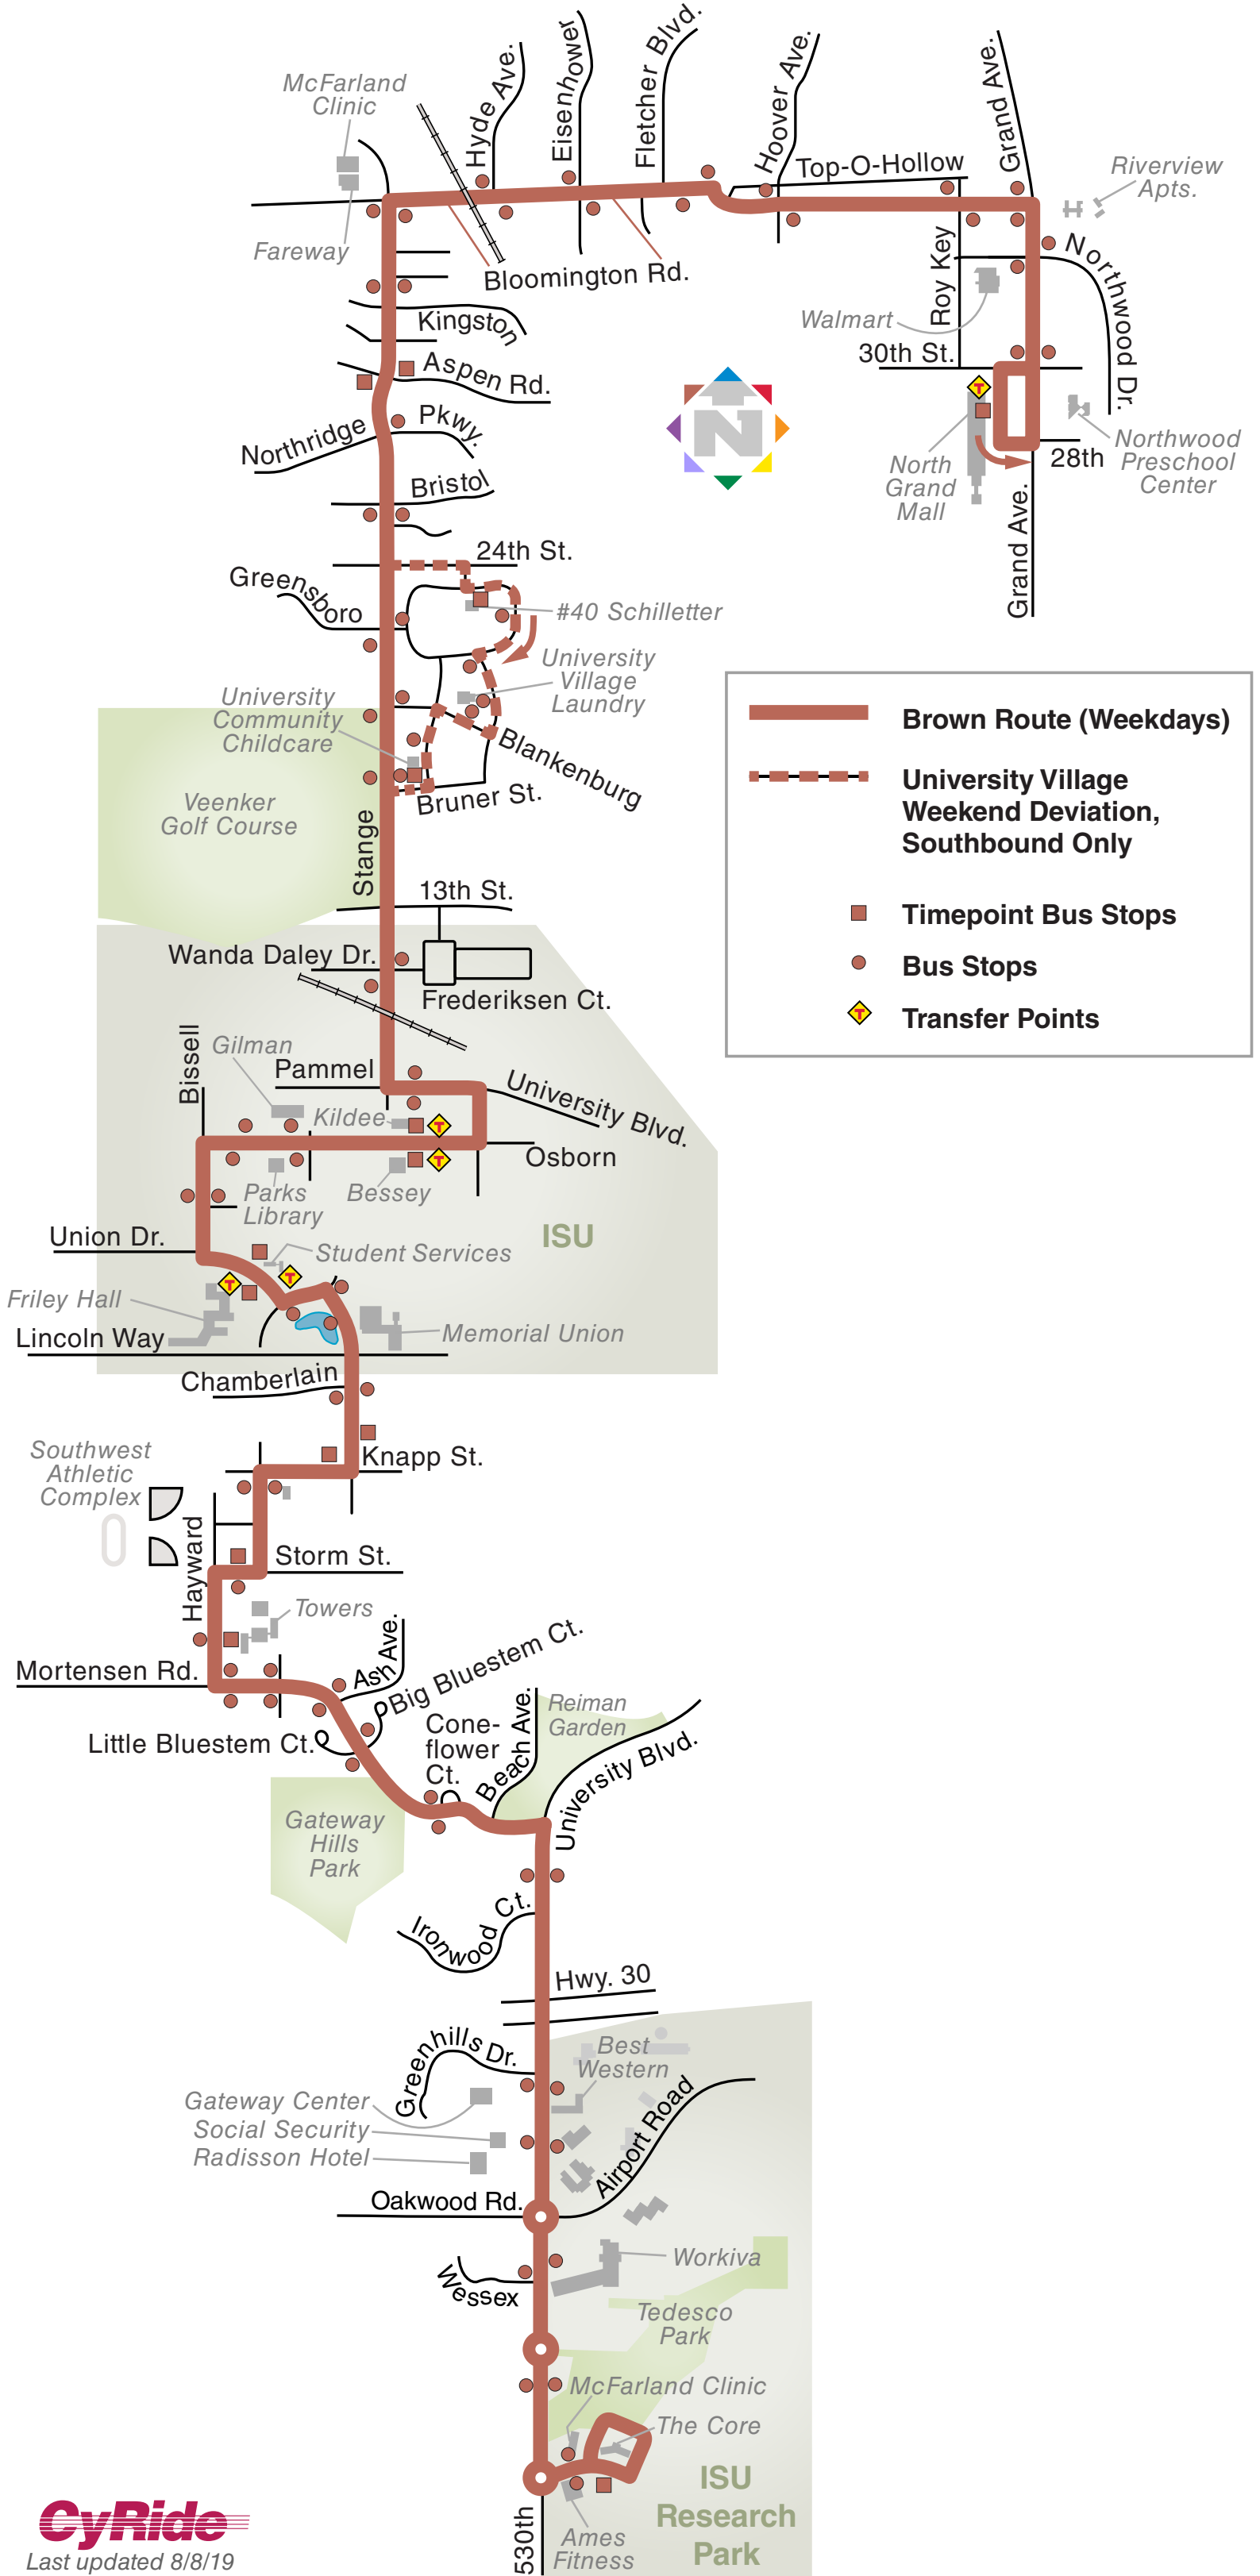

# BROWN ROUTE 6 Effective August 19, 2019

-  **Brown Route (Weekdays)**
-  **University Village Weekend Deviation, Southbound Only**
-  **Timepoint Bus Stops**
-  **Bus Stops**
-  **Transfer Points**