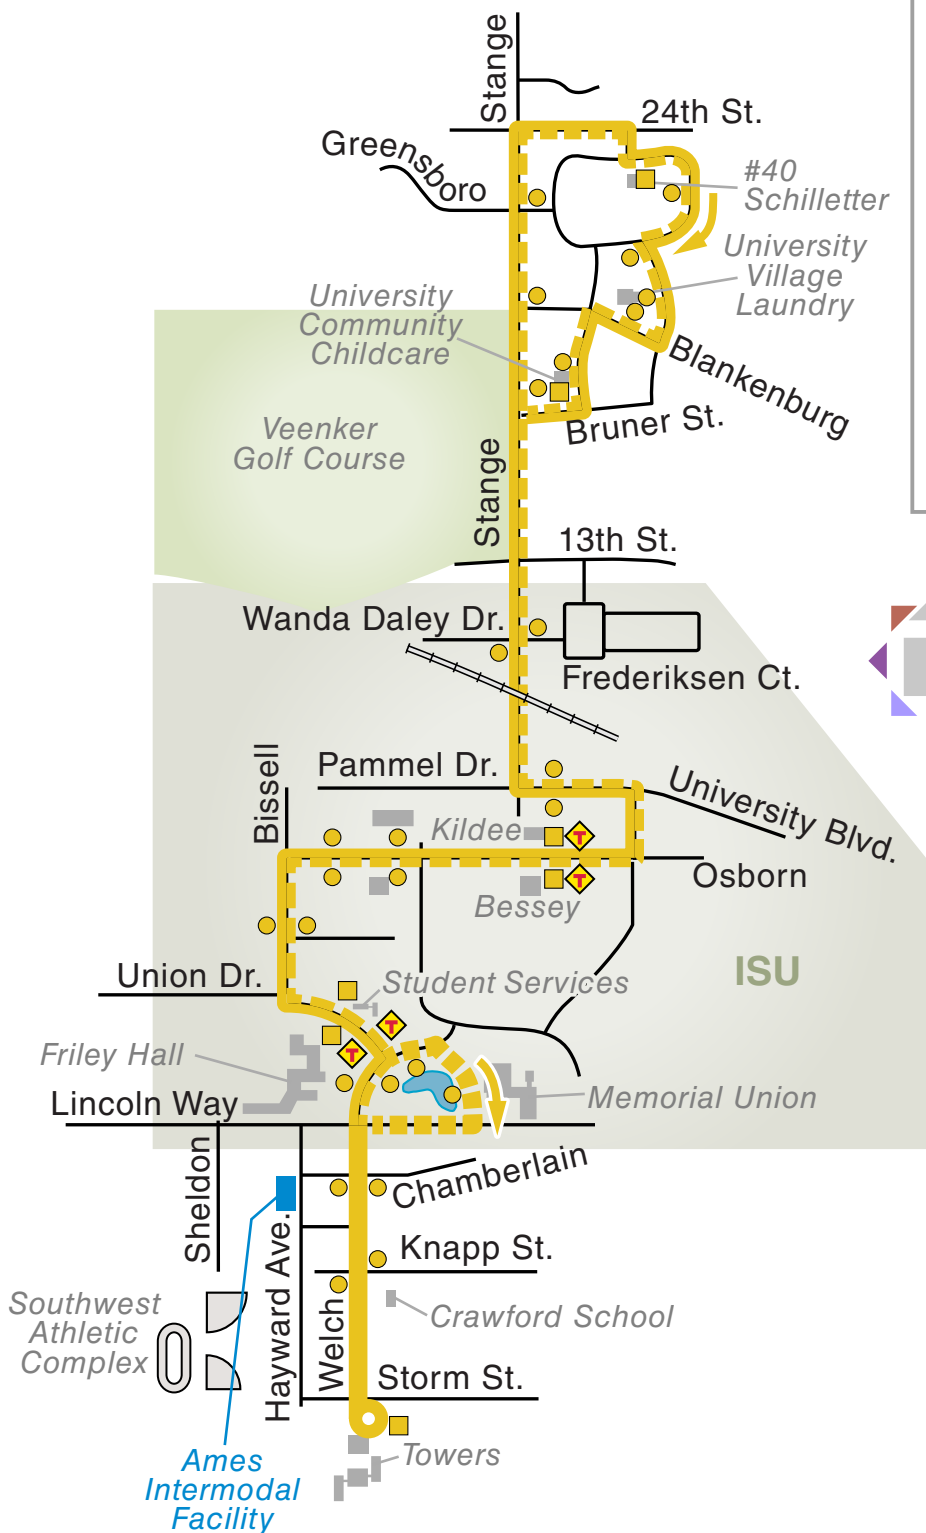

GOLD ROUTE 25 Effective August 19, 2019

	Gold Route School Year Weekdays
	Gold Route ISU Break Days
	Timepoint Stops
	Bus Stops
	Transfer Points