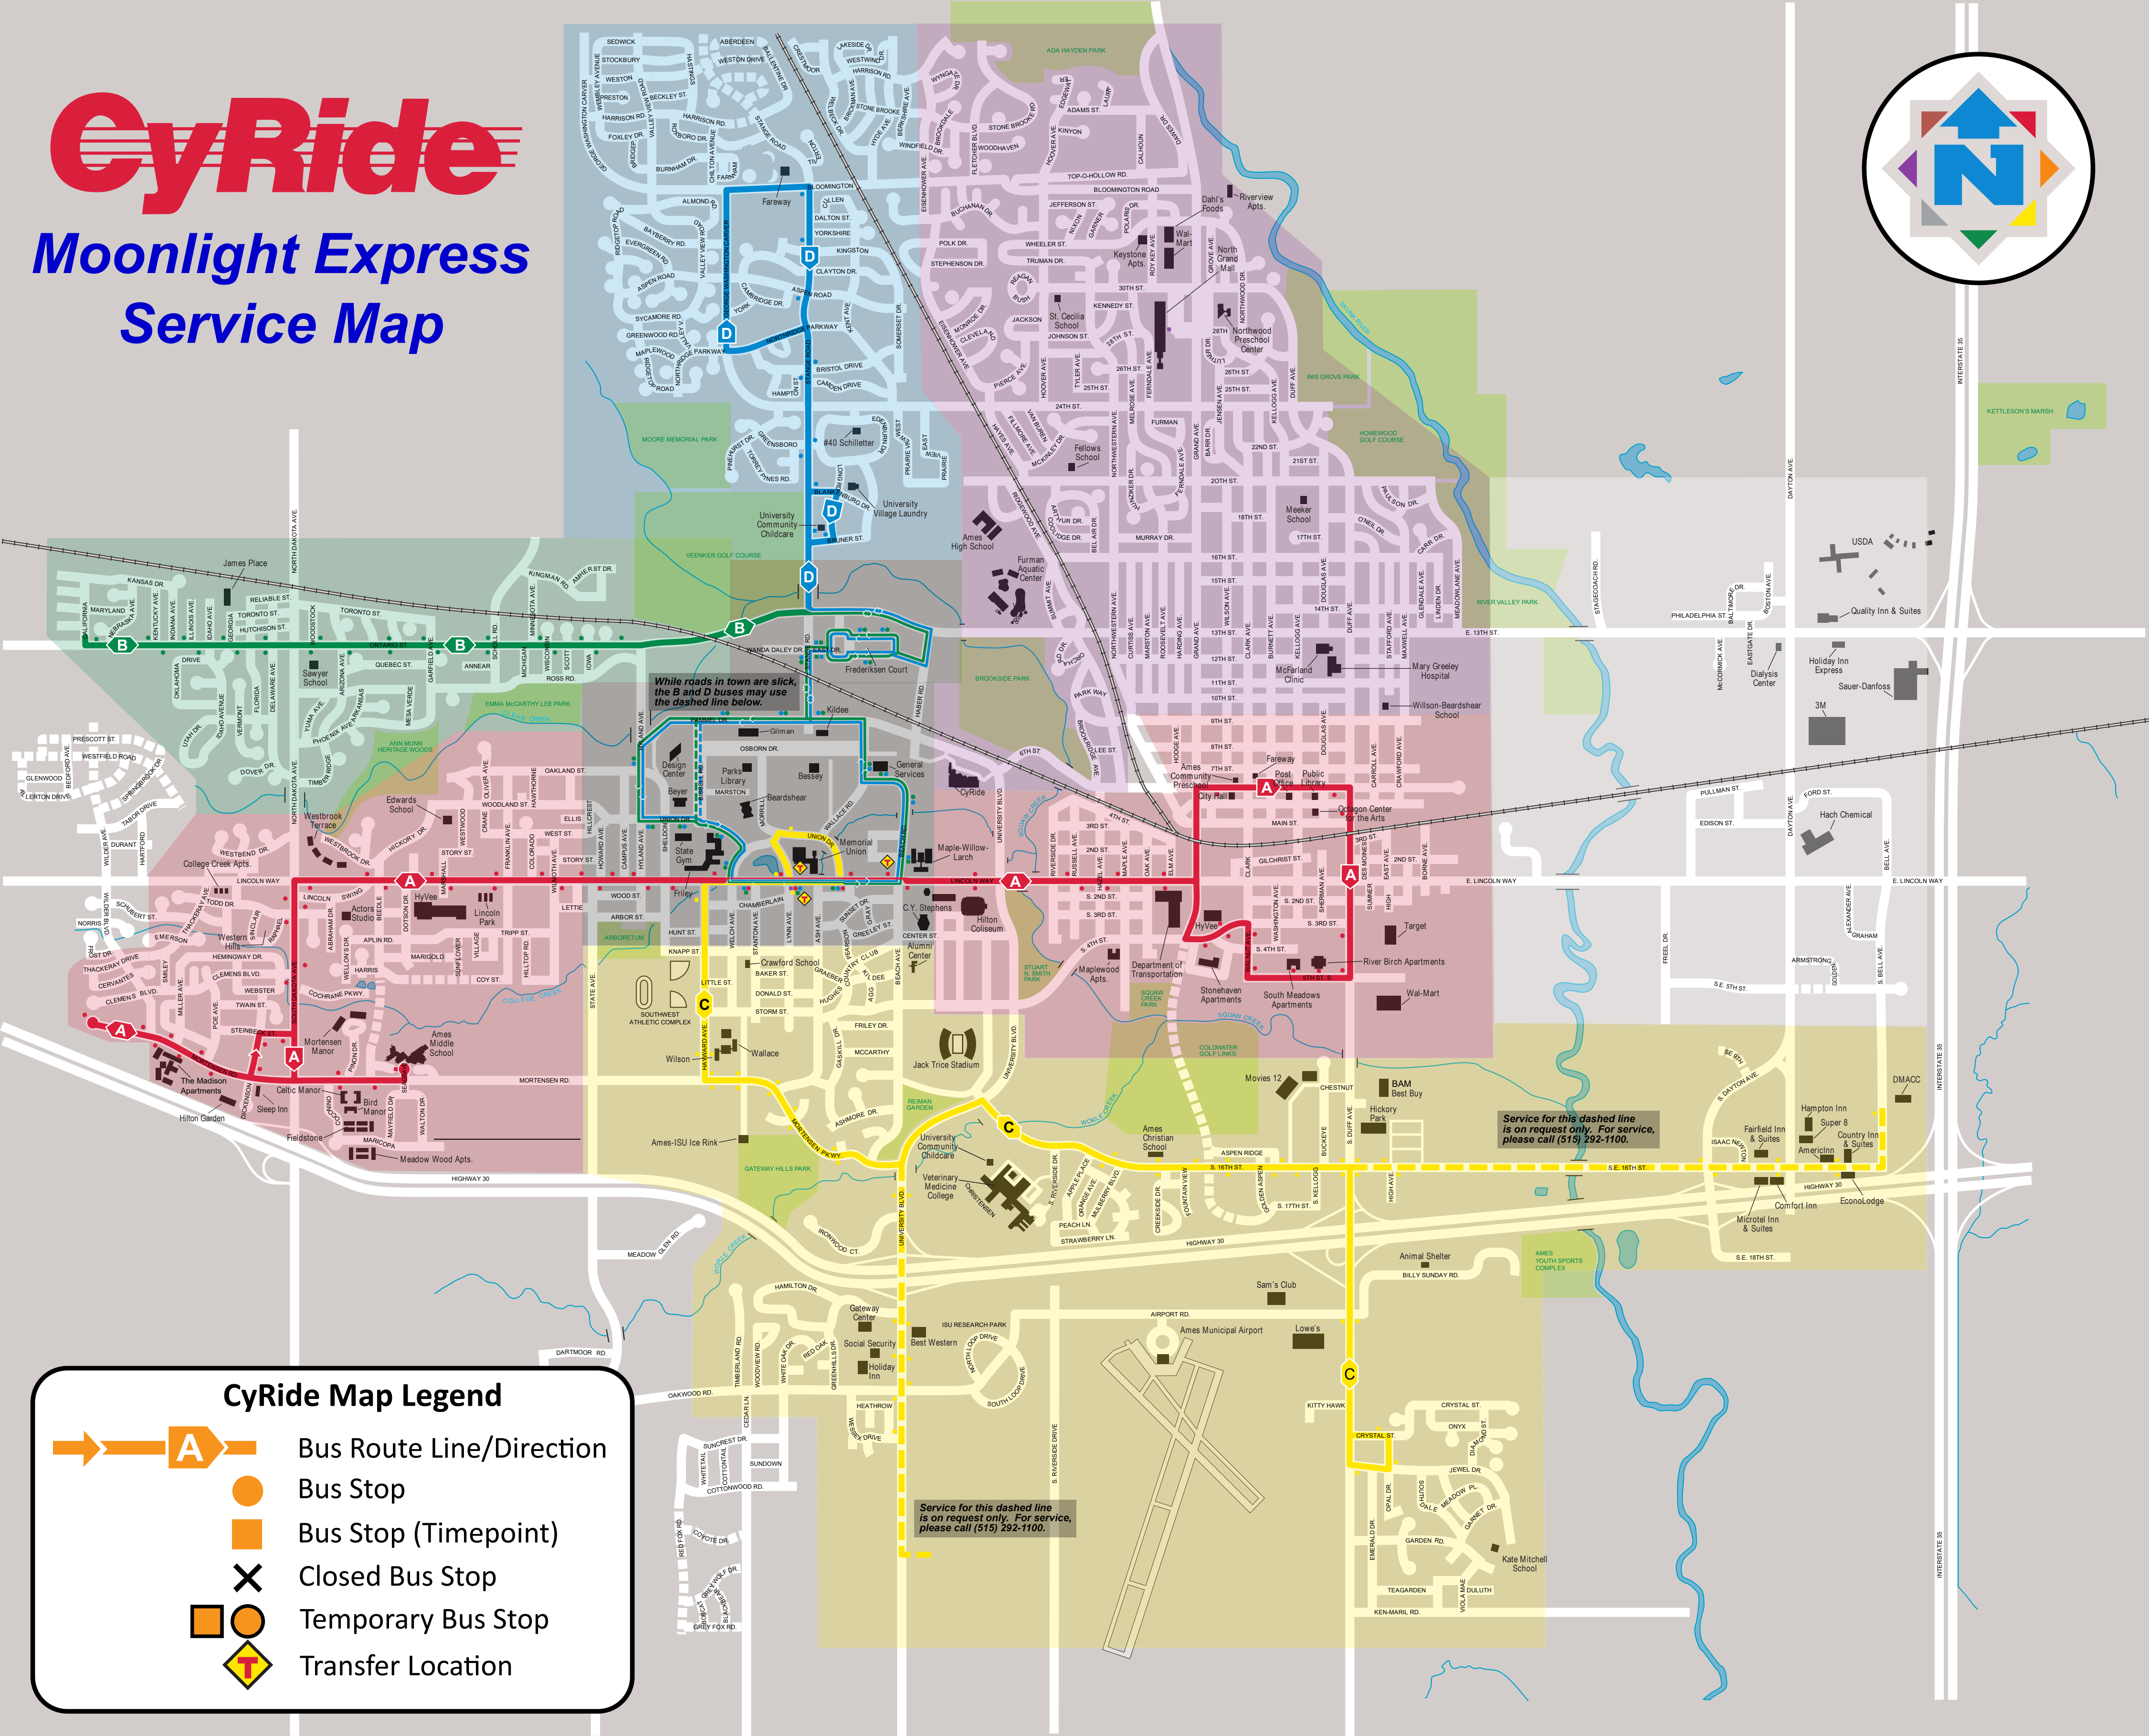

CyRide

Moonlight Express Service Map

While roads in town are slick, the B and D buses may use the dashed line below.

Service for this dashed line is on request only. For service, please call (515) 292-1100.

Service for this dashed line is on request only. For service, please call (515) 292-1100.

CyRide Map Legend

- Bus Route Line/Direction
- Bus Stop
- Bus Stop (Timepoint)
- Closed Bus Stop
- Temporary Bus Stop
- Transfer Location