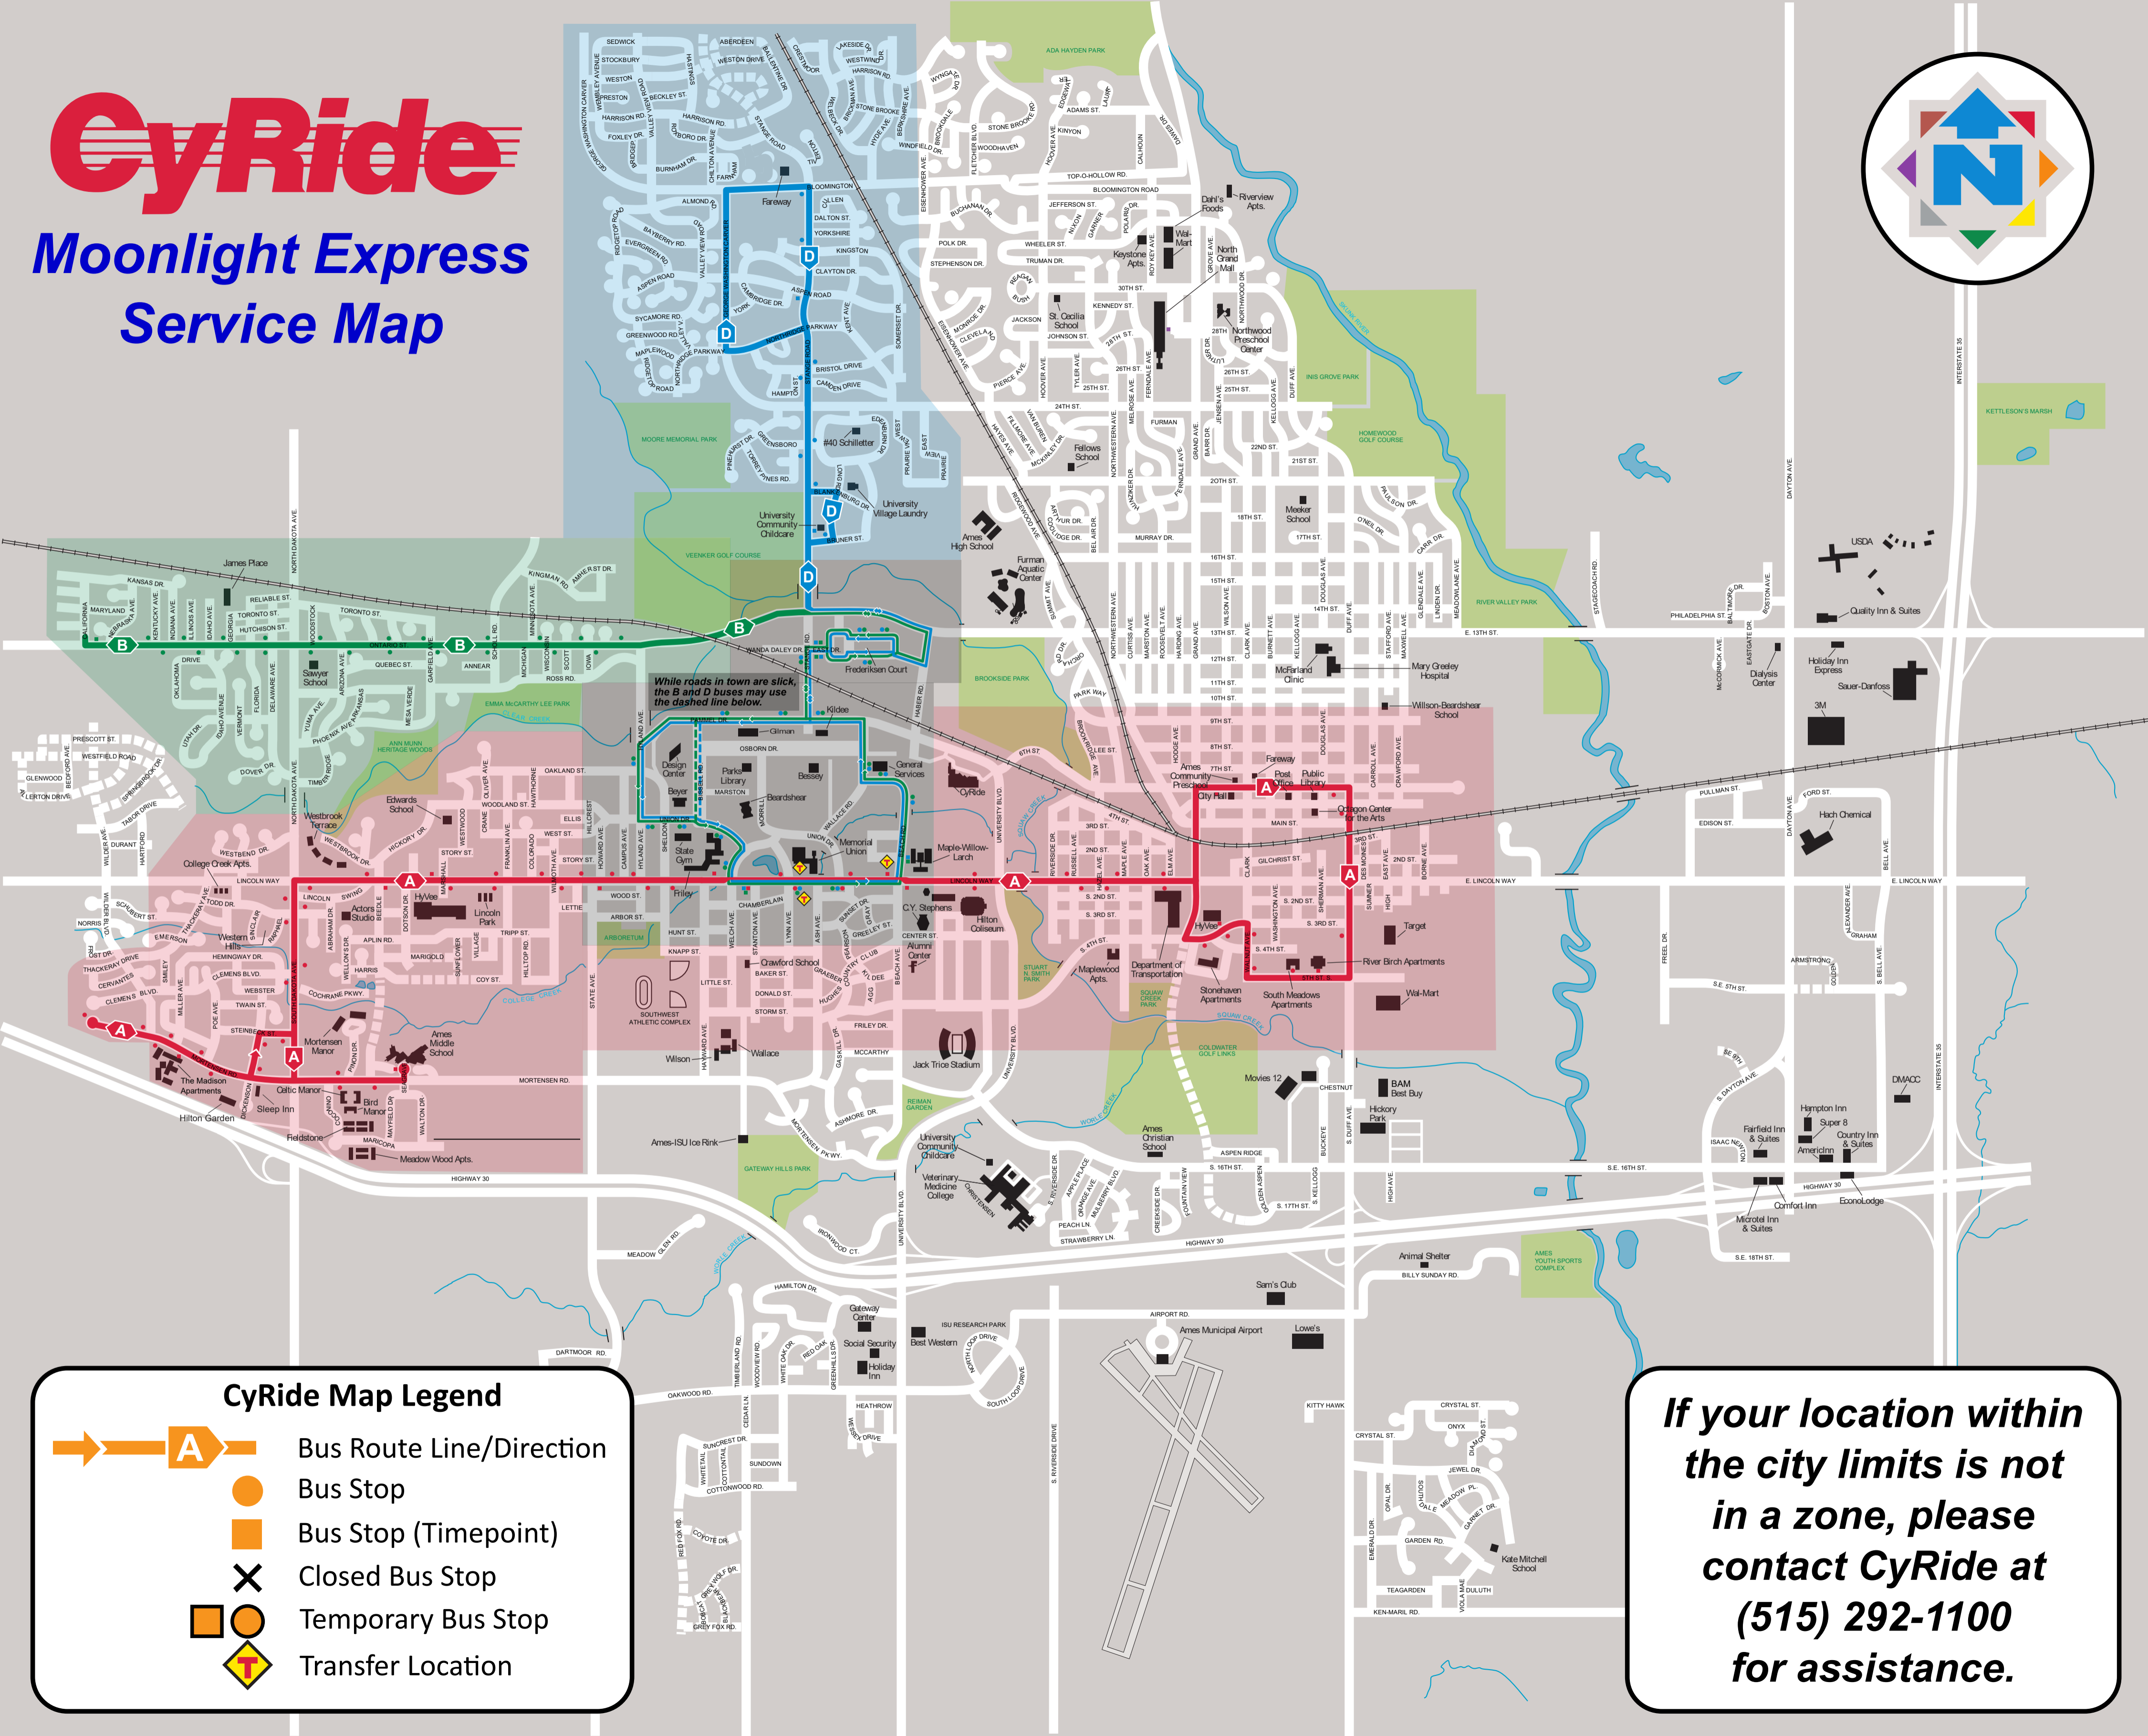

# CyRide

## Moonlight Express Service Map

While roads in town are slick, the B and D buses may use the dashed line below.

### CyRide Map Legend

-  Bus Route Line/Direction
-  Bus Stop
-  Bus Stop (Timepoint)
-  Closed Bus Stop
-  Temporary Bus Stop
-  Transfer Location

***If your location within the city limits is not in a zone, please contact CyRide at (515) 292-1100 for assistance.***