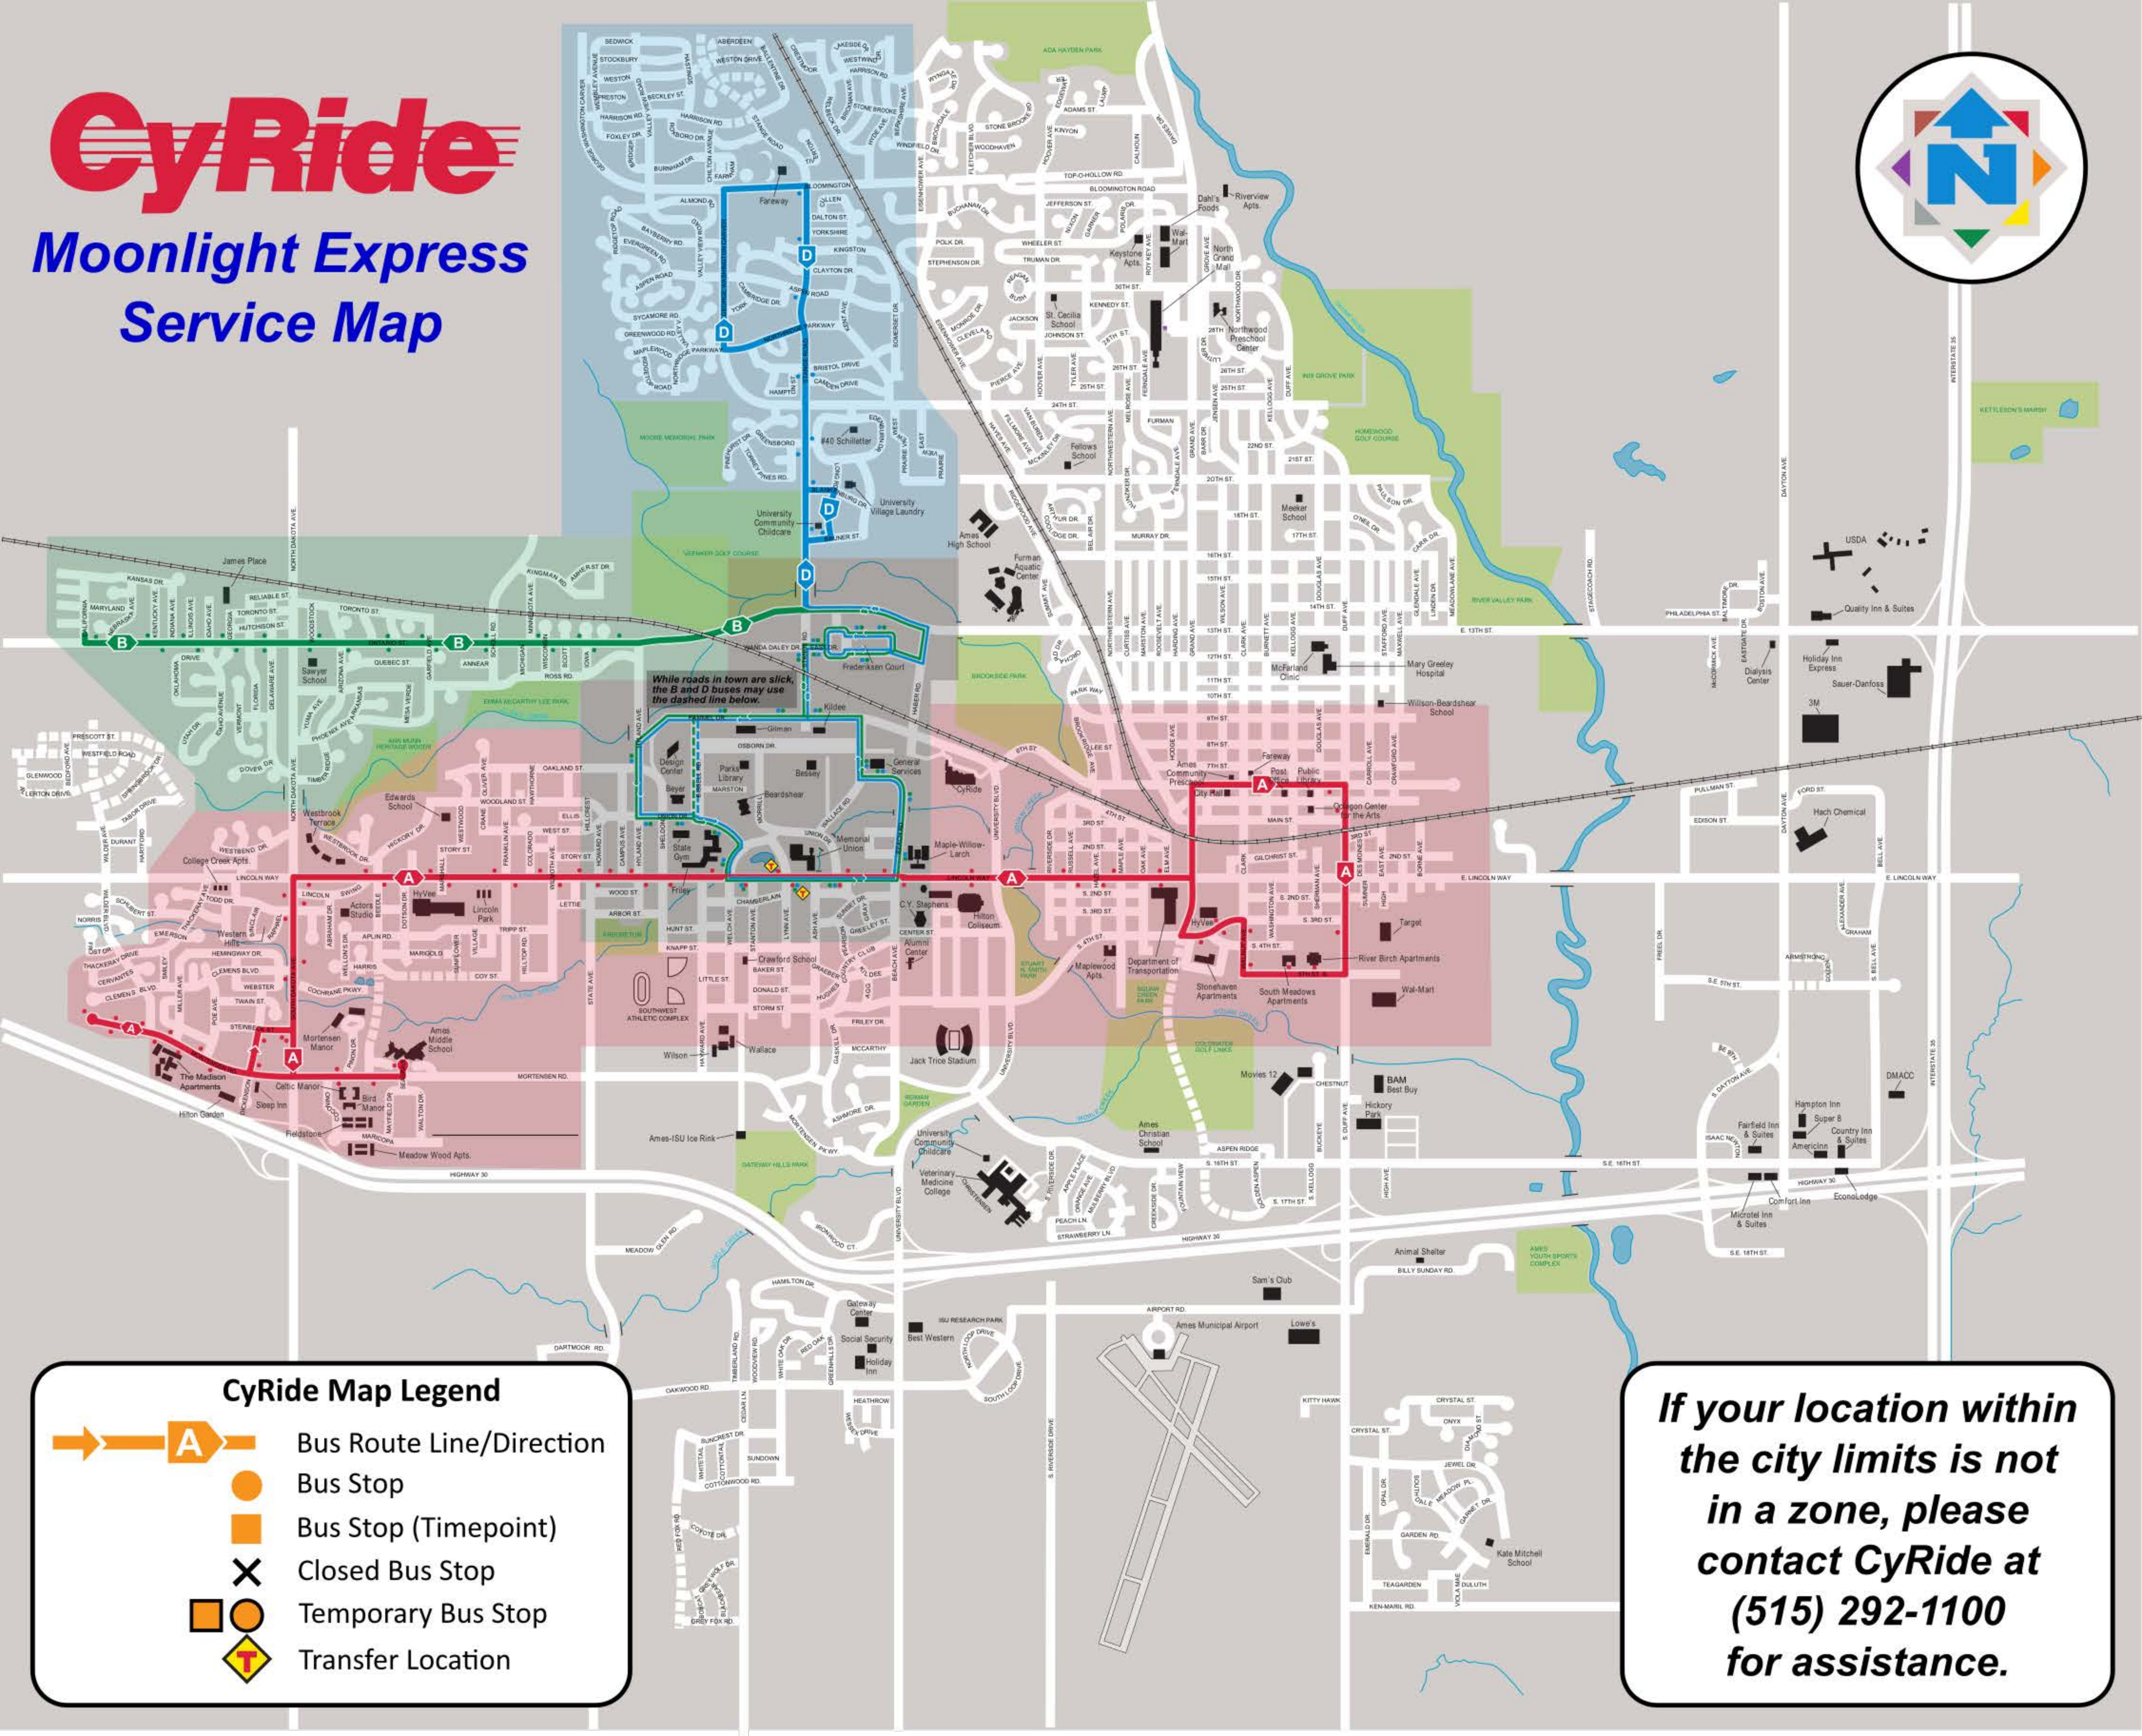

CyRide

Moonlight Express Service Map

While roads in town are slick, the B and D buses may use the dashed line below.

CyRide Map Legend

- Bus Route Line/Direction
- Bus Stop
- Bus Stop (Timepoint)
- Closed Bus Stop
- Temporary Bus Stop
- Transfer Location

If your location within the city limits is not in a zone, please contact CyRide at (515) 292-1100 for assistance.