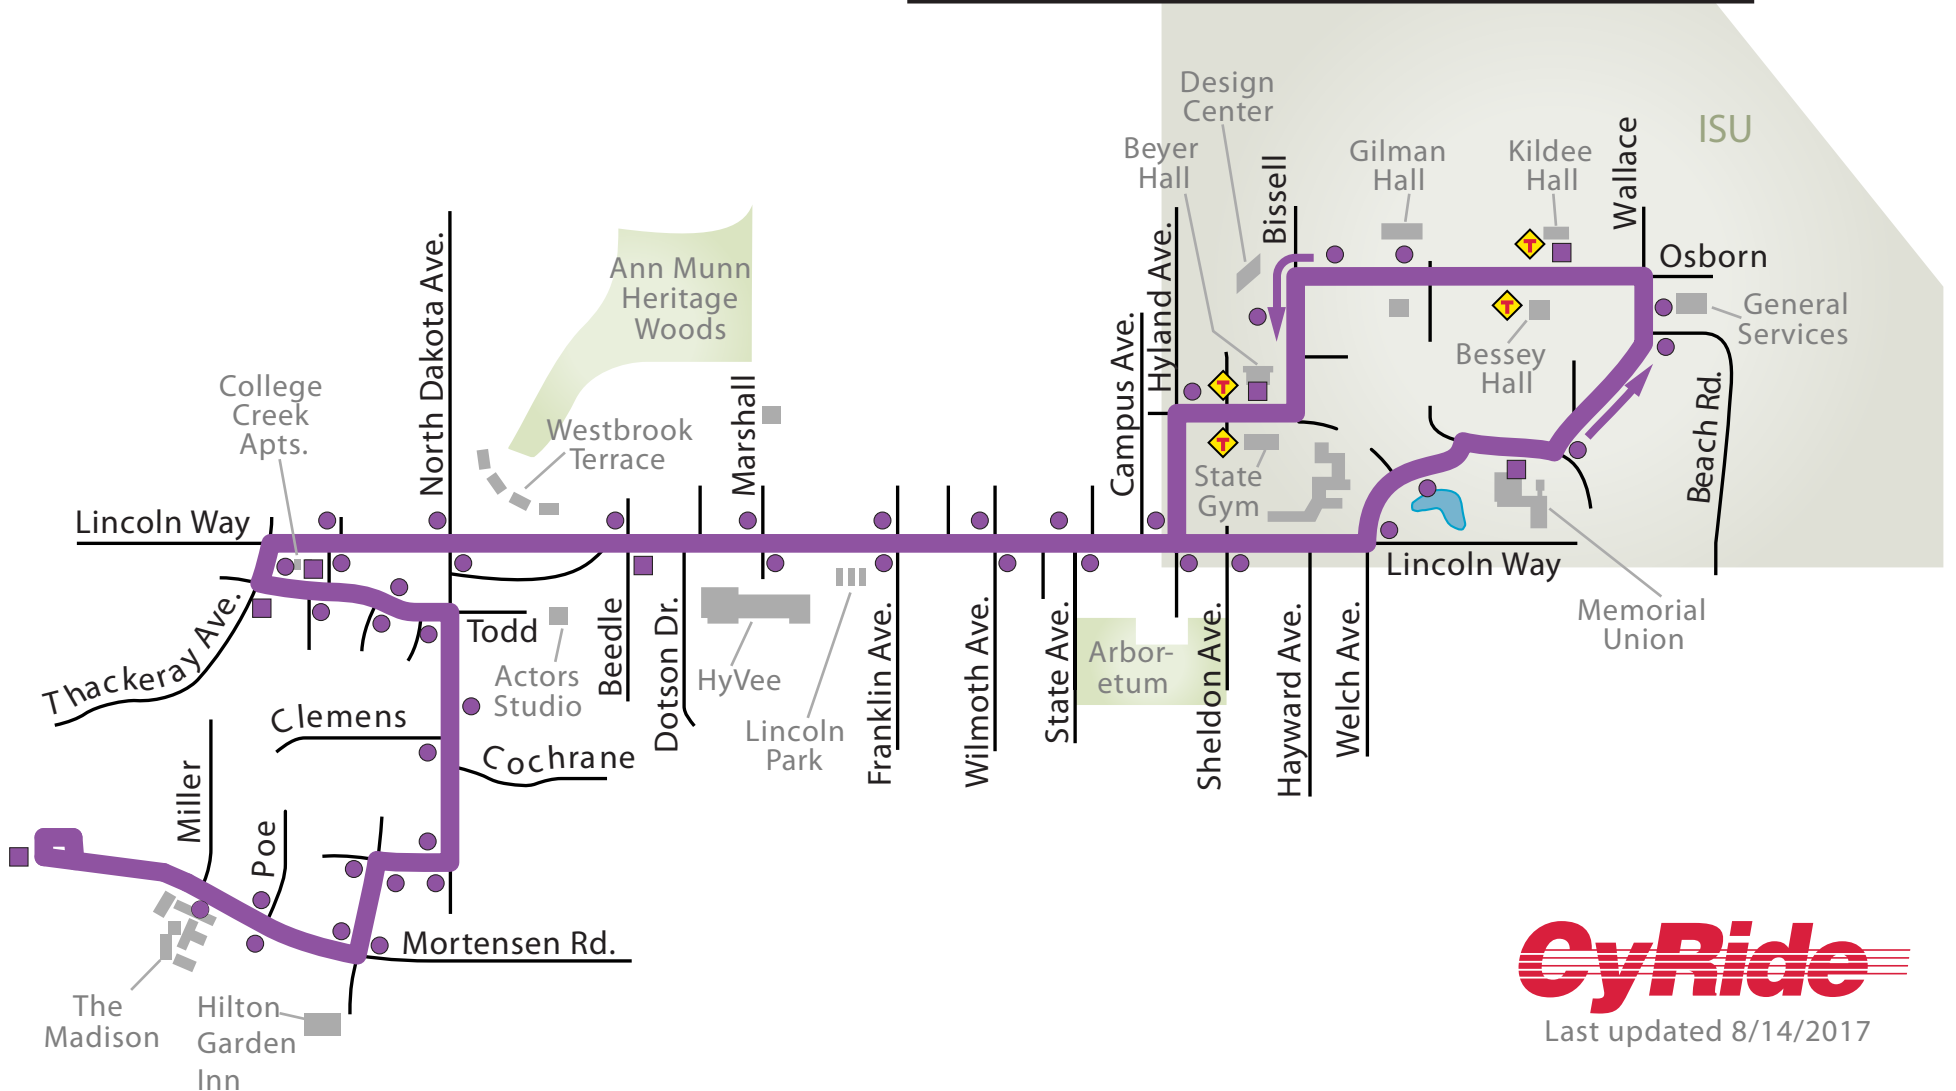

PURPLE ROUTE

	7	Purple Route (Weekdays, limited service)
		Timepoint Bus Stops
		Bus Stops
		Transfer Points

Last updated 8/14/2017