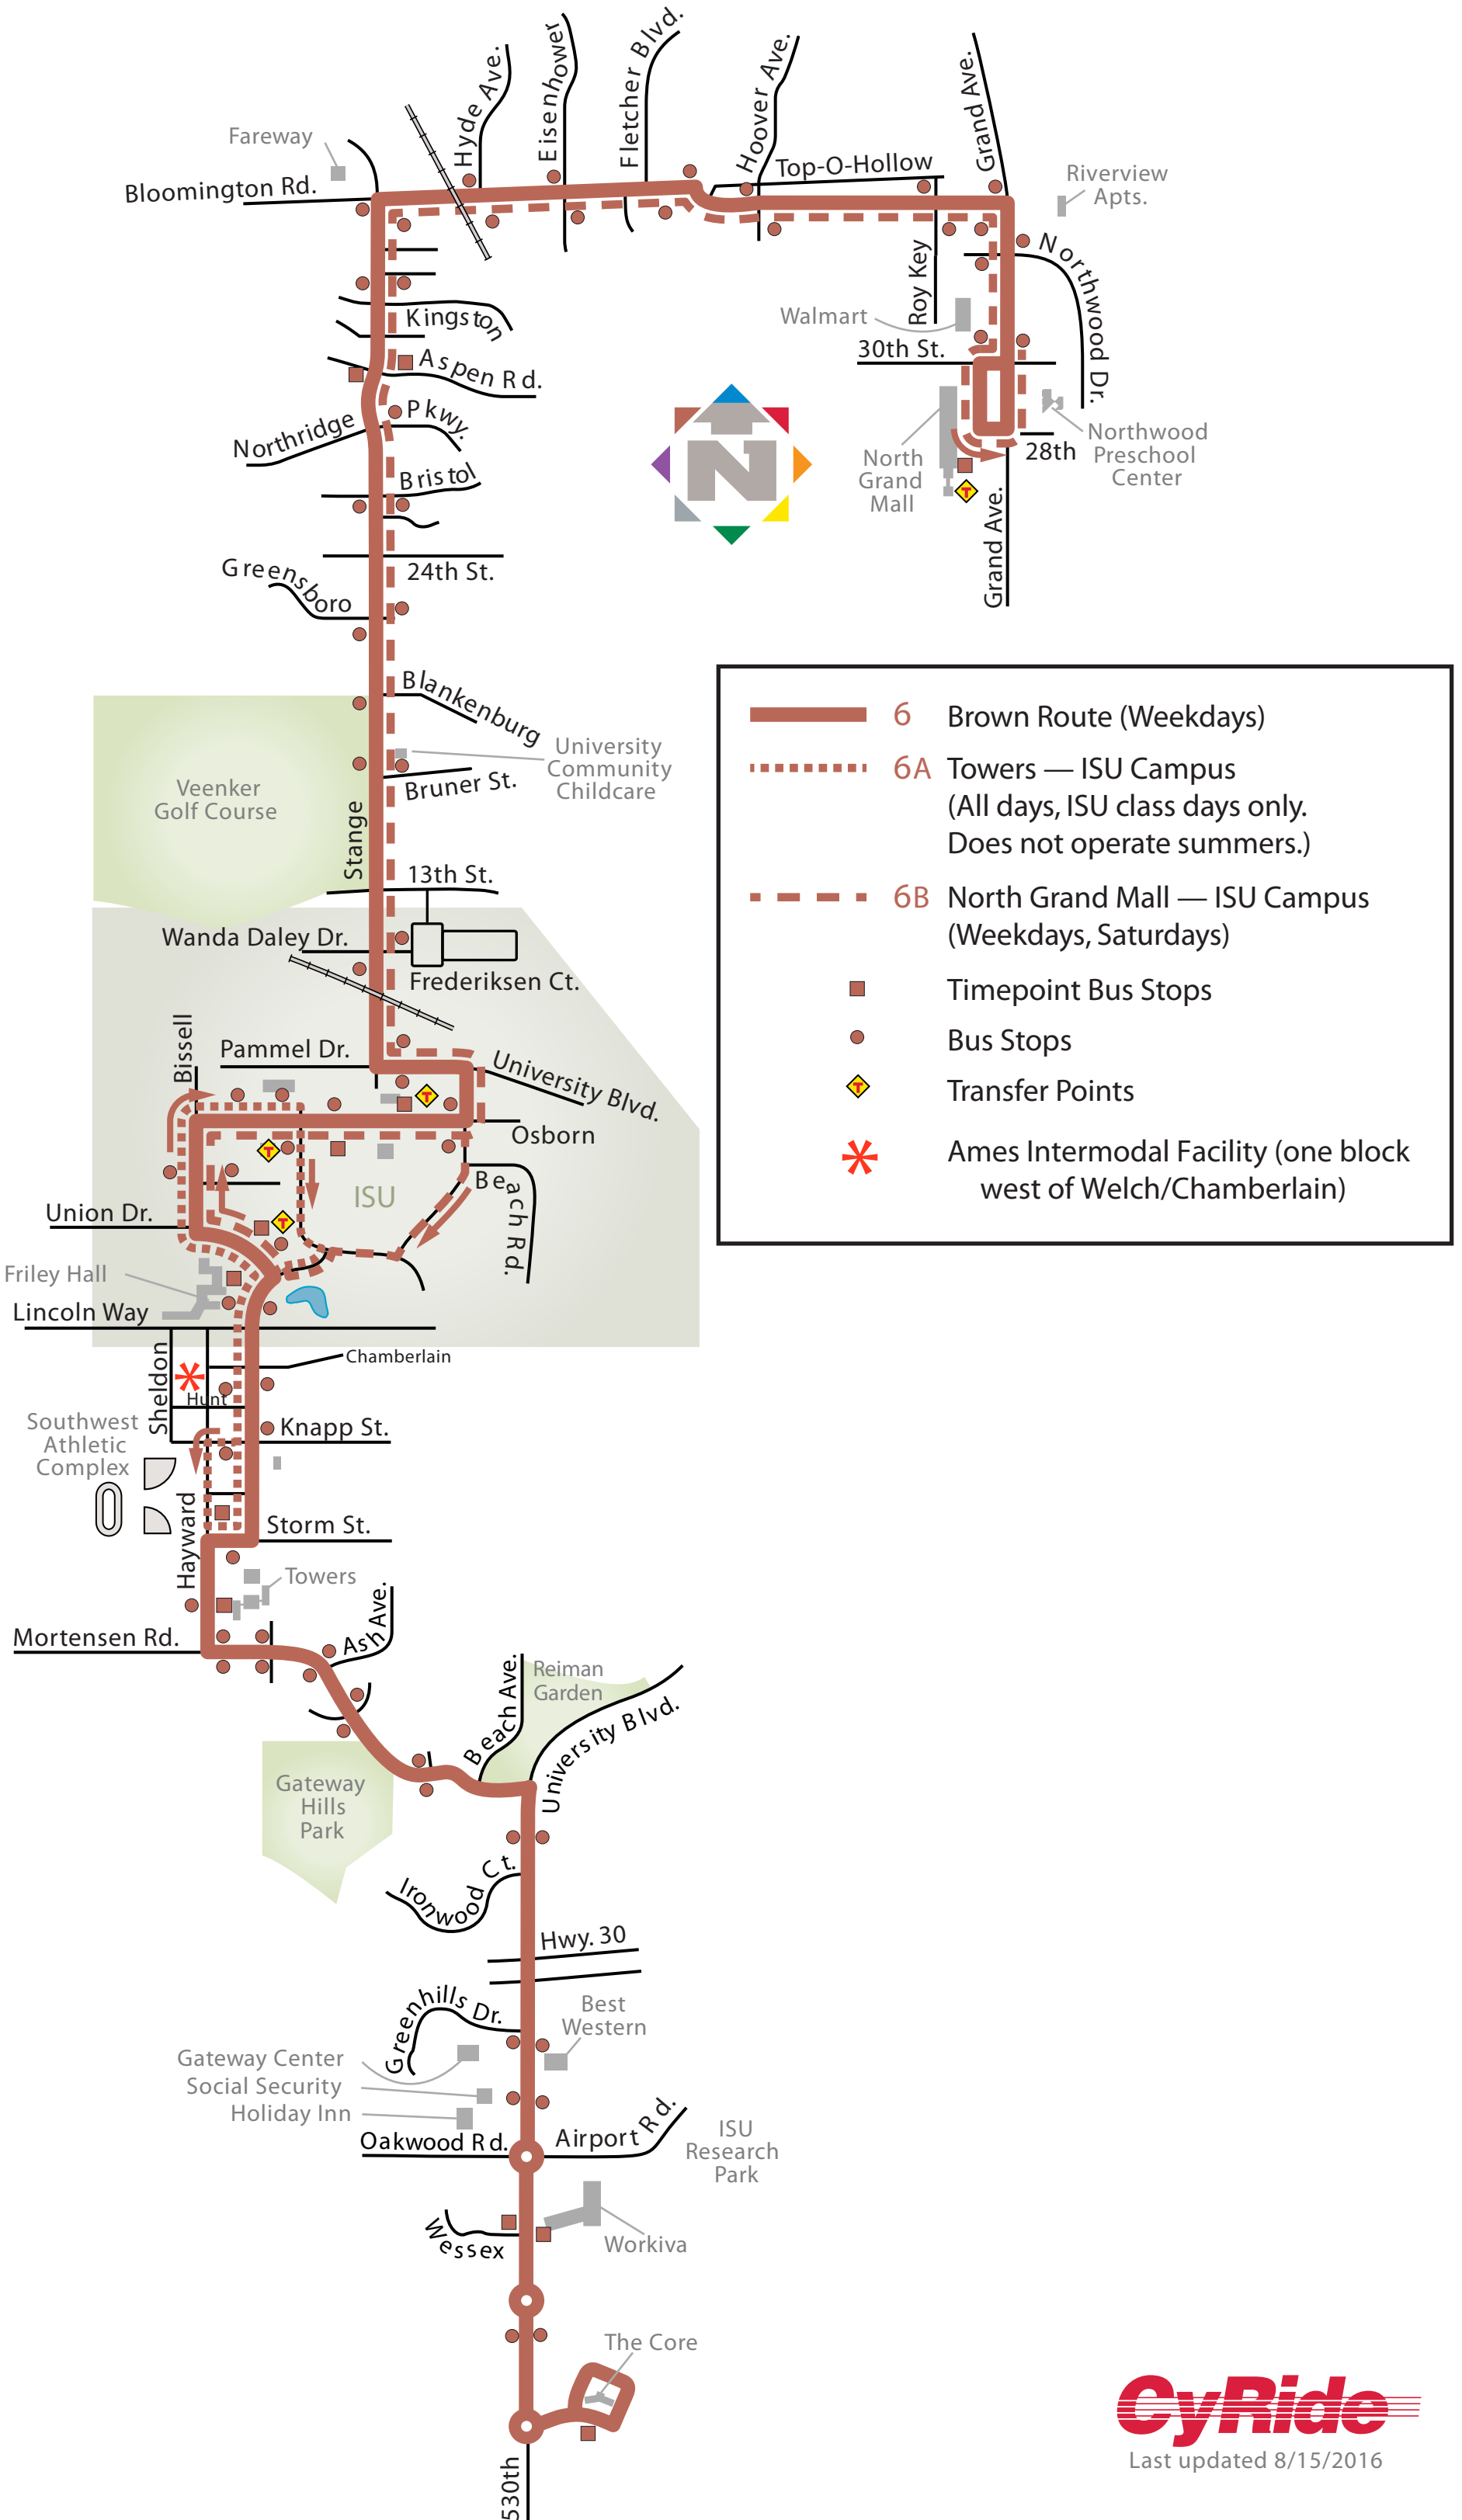

# BROWN ROUTES

	<b>6</b>	Brown Route (Weekdays)
	<b>6A</b>	Towers — ISU Campus (All days, ISU class days only. Does not operate summers.)
	<b>6B</b>	North Grand Mall — ISU Campus (Weekdays, Saturdays)
		Timepoint Bus Stops
		Bus Stops
		Transfer Points
		Ames Intermodal Facility (one block west of Welch/Chamberlain)