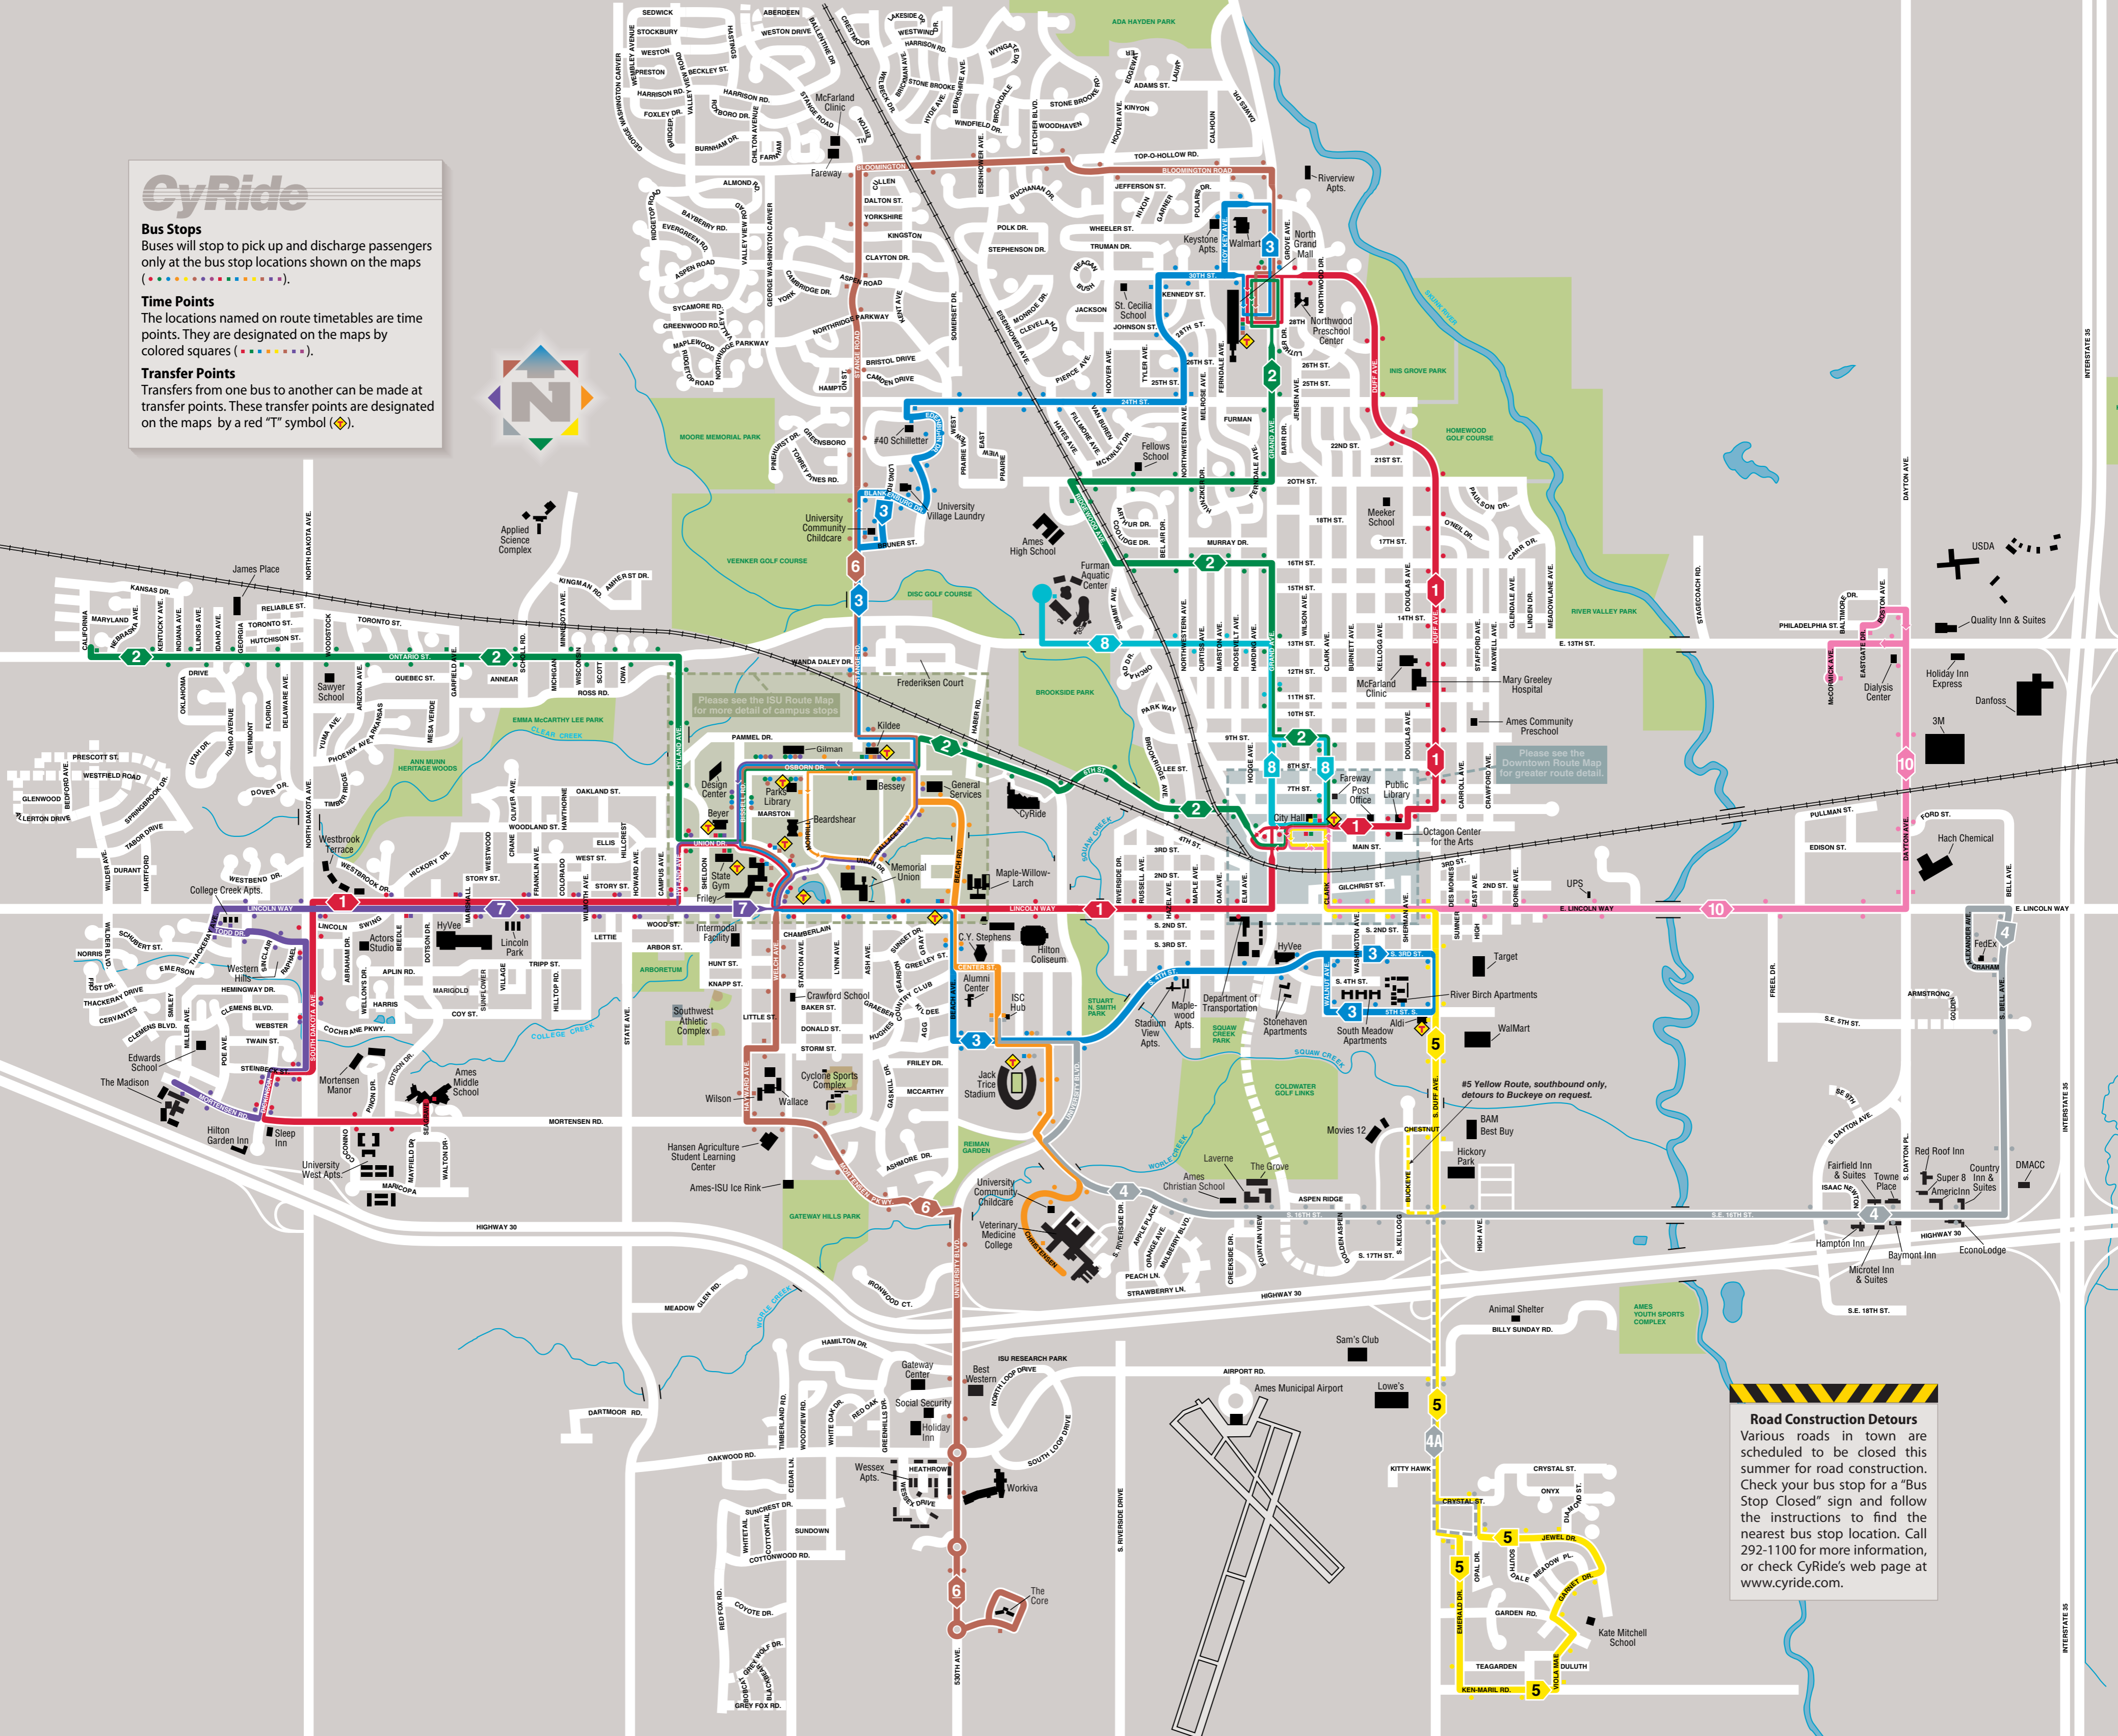

CyRide

Bus Stops
Buses will stop to pick up and discharge passengers only at the bus stop locations shown on the maps (●●●●●●●●).

Time Points
The locations named on route timetables are time points. They are designated on the maps by colored squares (■ ■ ■ ■ ■ ■ ■ ■).

Transfer Points
Transfers from one bus to another can be made at transfer points. These transfer points are designated on the maps by a red "T" symbol (◆).

Road Construction Detours
Various roads in town are scheduled to be closed this summer for road construction. Check your bus stop for a "Bus Stop Closed" sign and follow the instructions to find the nearest bus stop location. Call 292-1100 for more information, or check CyRide's web page at www.cyride.com.