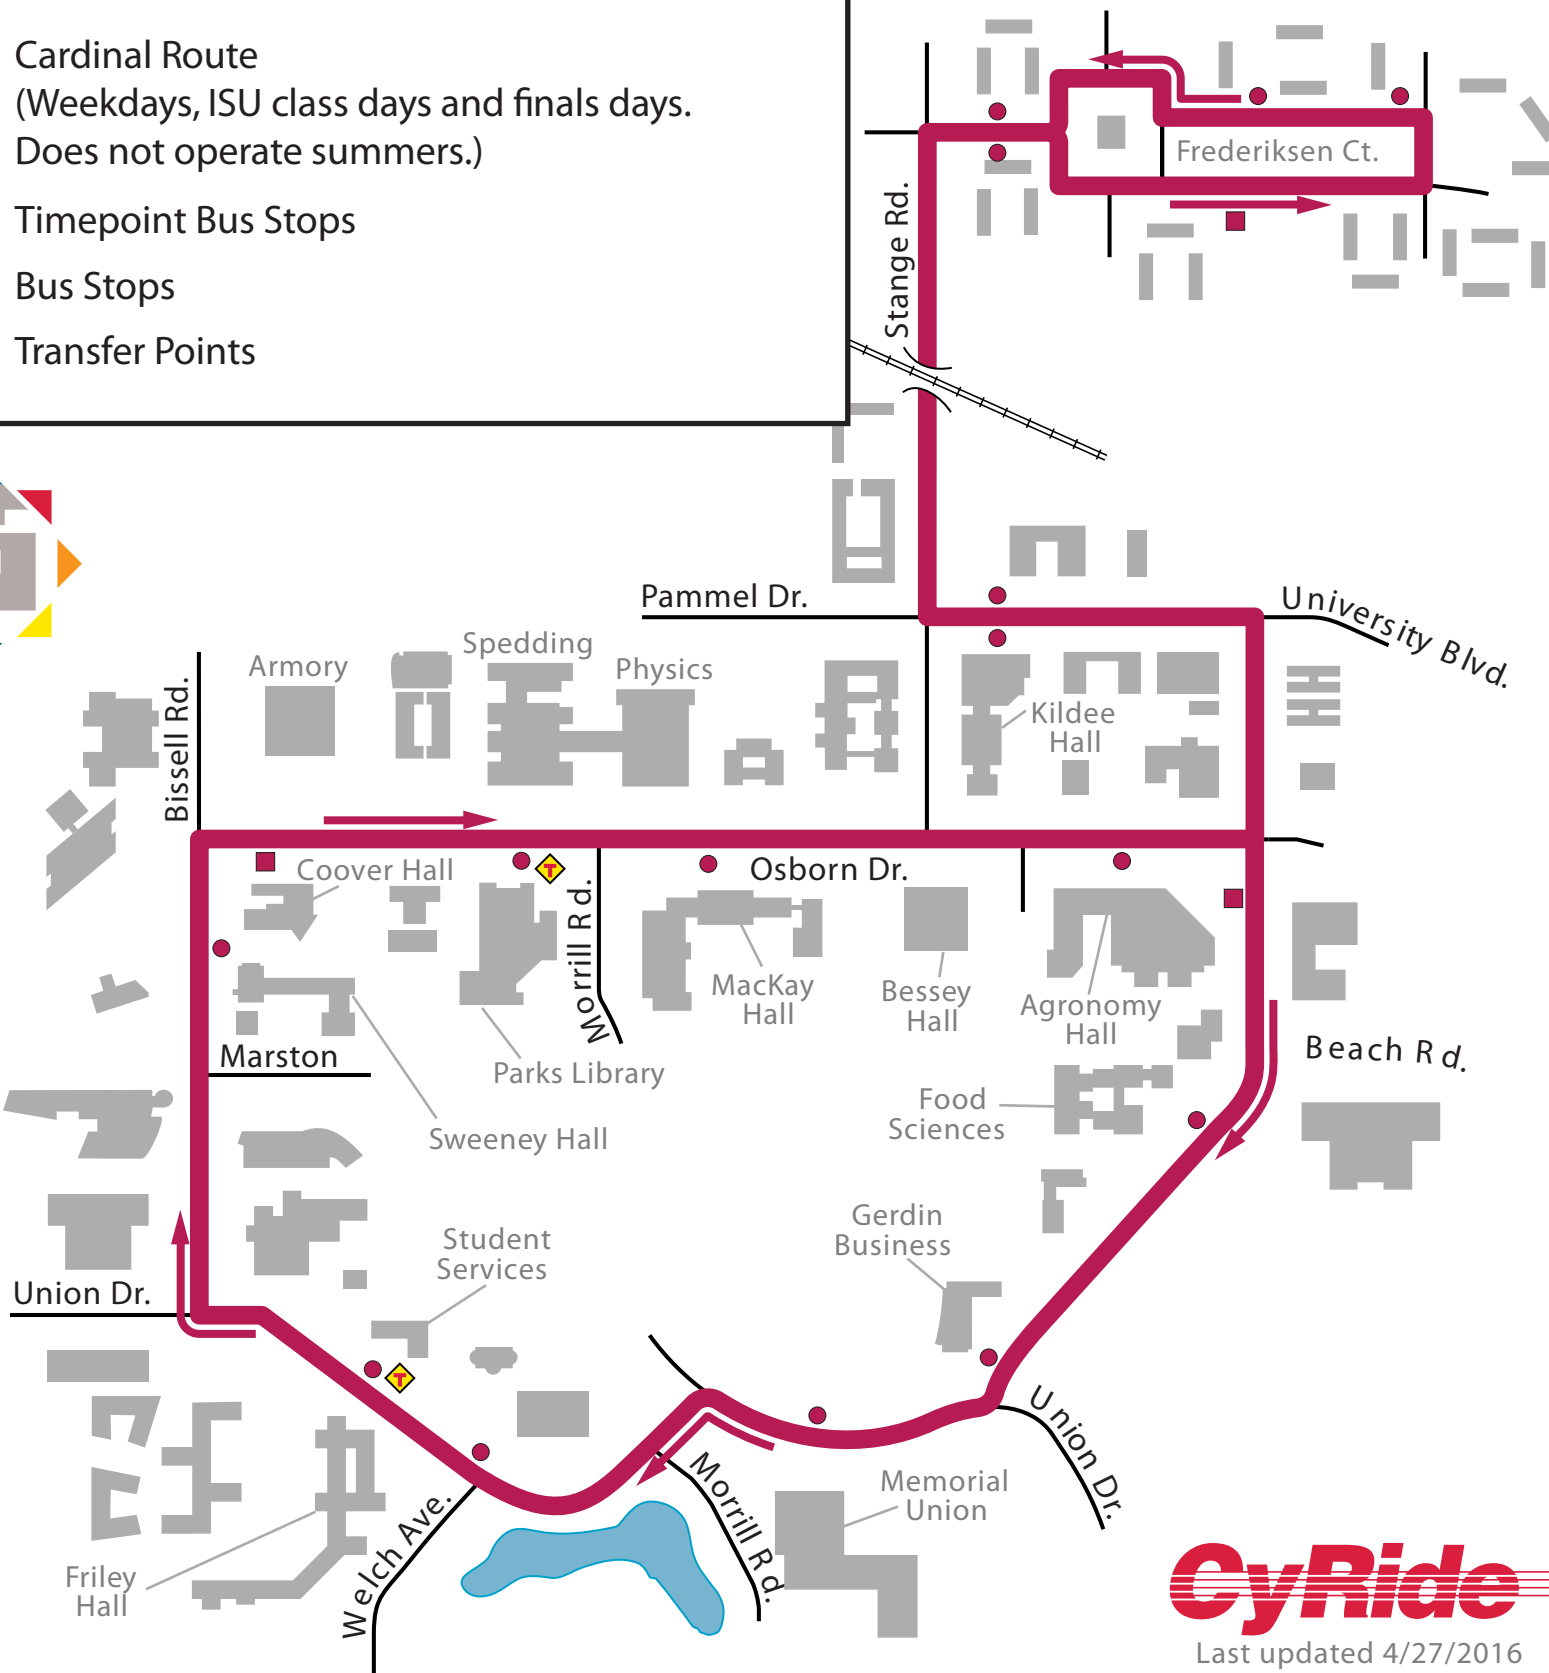

CARDINAL ROUTE

21 Cardinal Route
 (Weekdays, ISU class days and finals days.
 Does not operate summers.)

■ Timepoint Bus Stops

● Bus Stops

◆ Transfer Points

CyRide

Last updated 4/27/2016