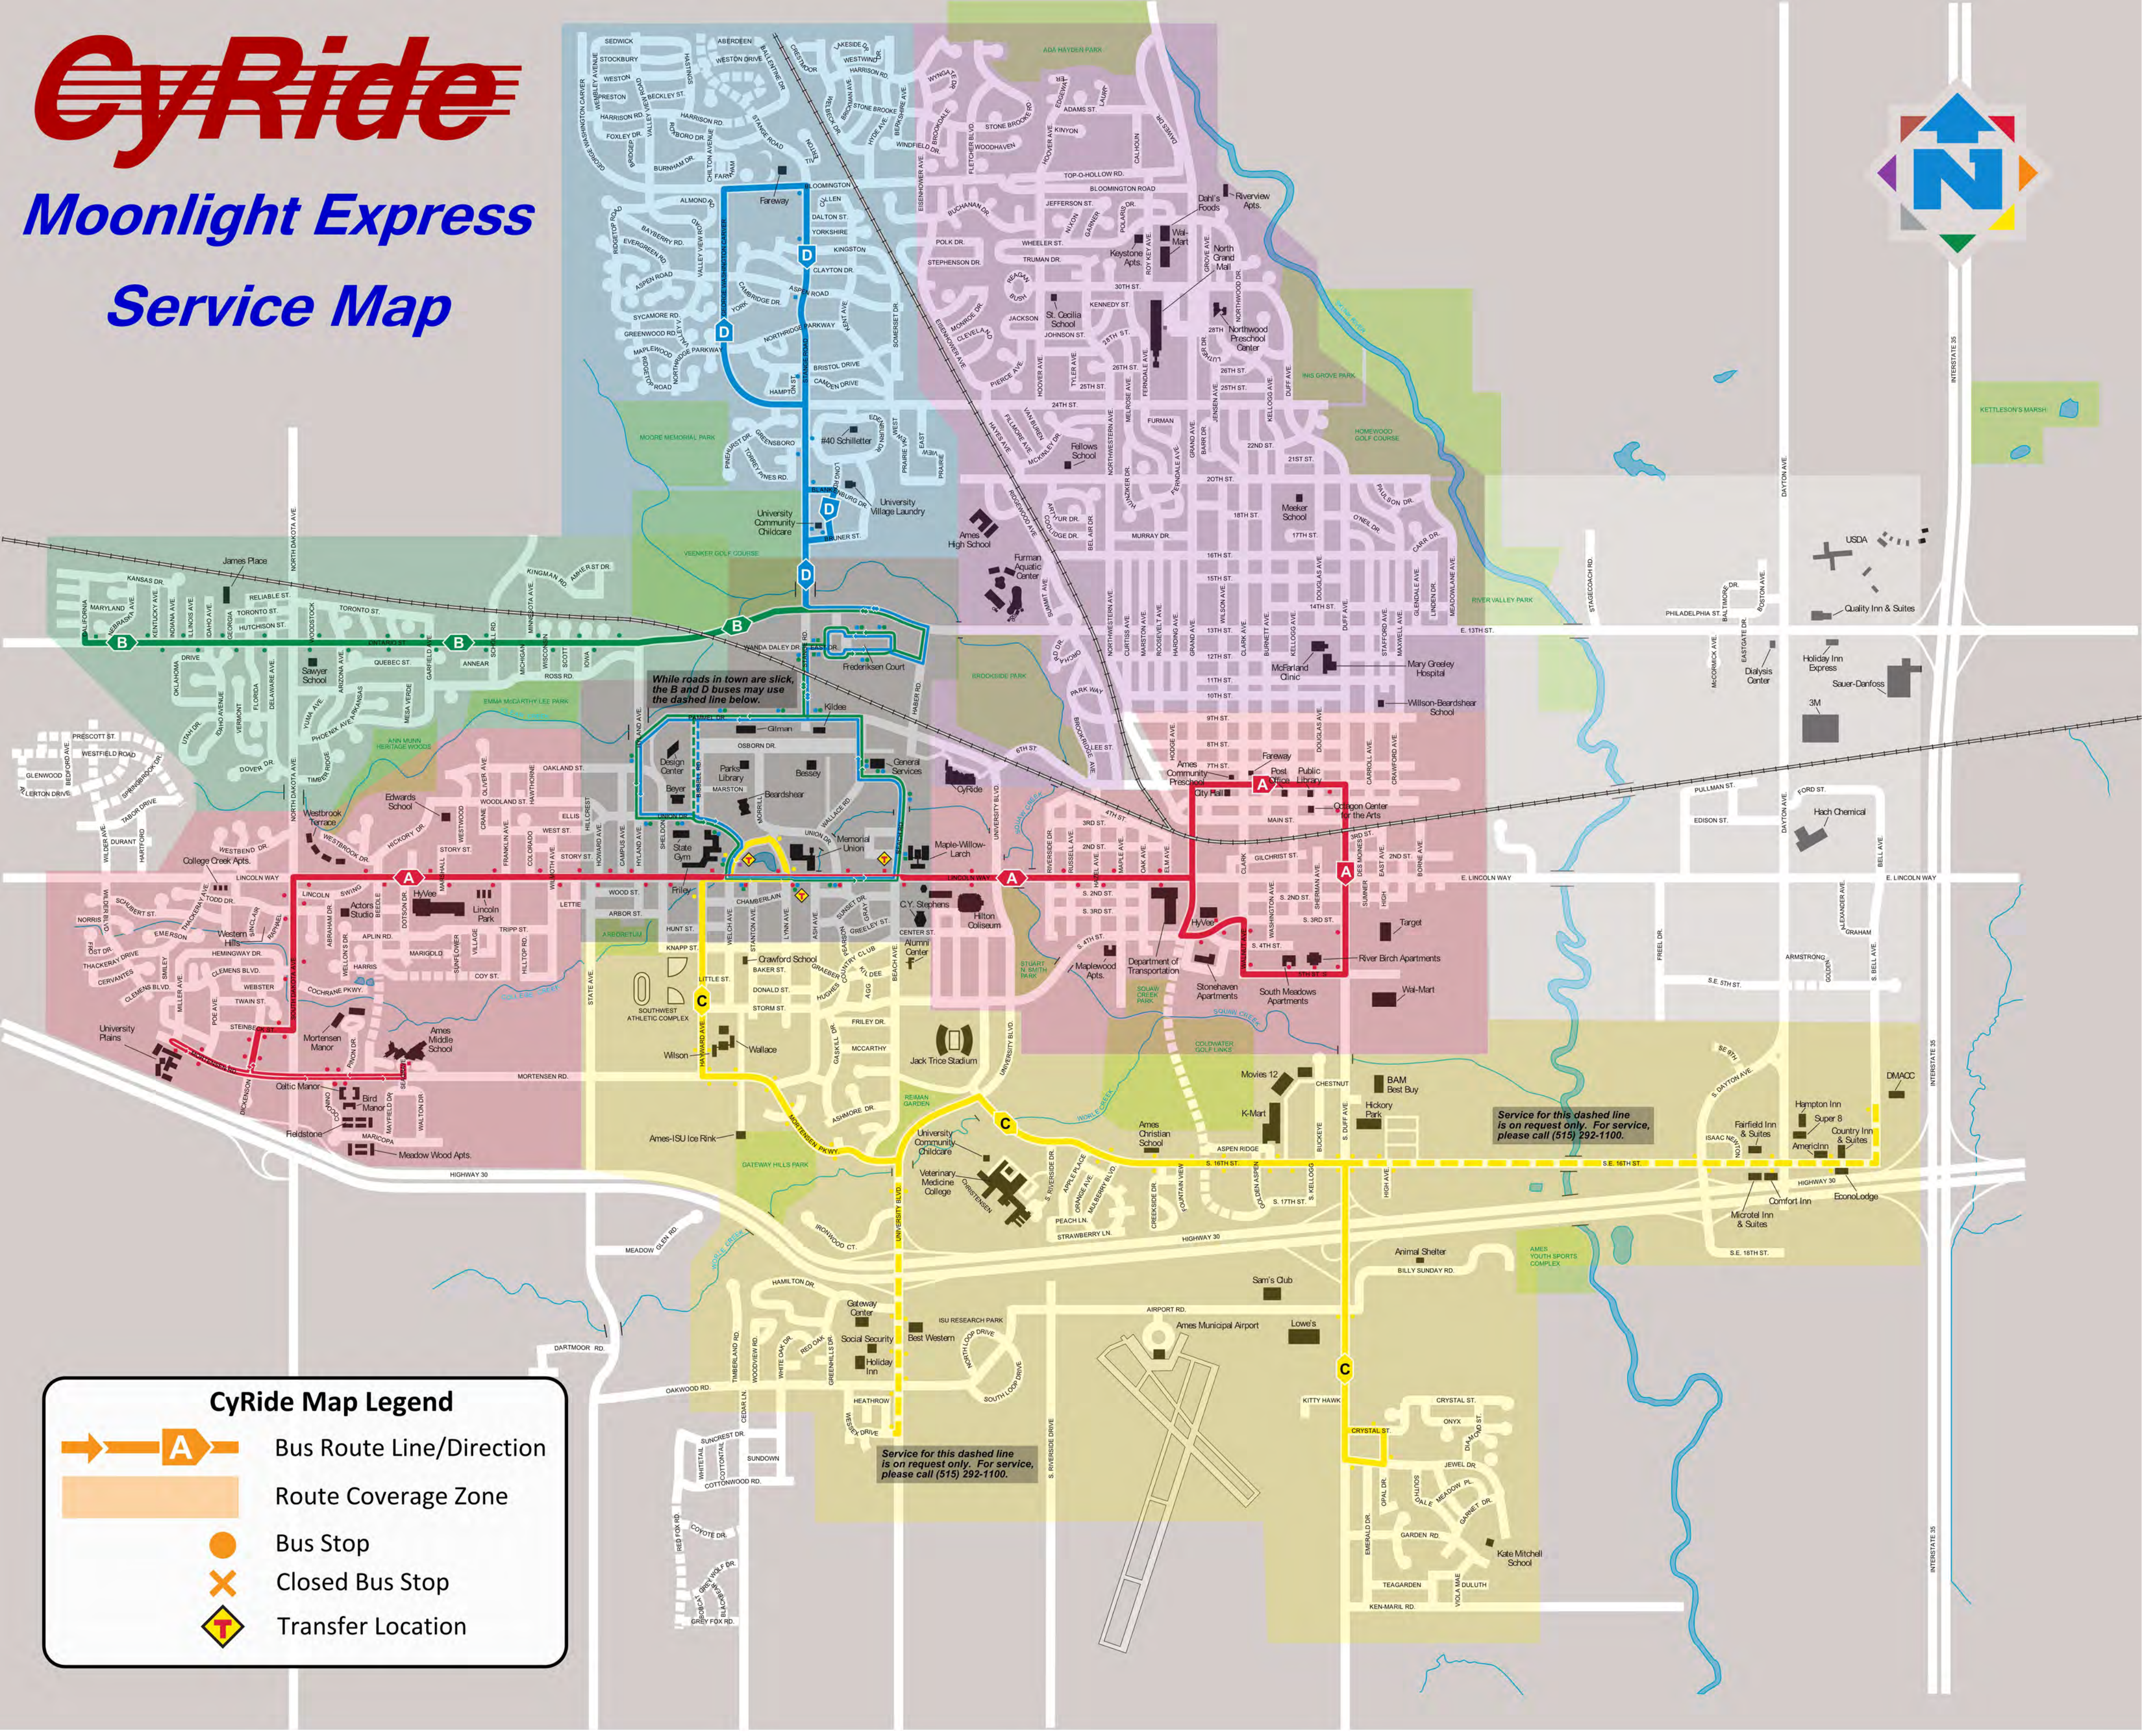

CyRide

Moonlight Express

Service Map

While roads in town are slick, the B and D buses may use the dashed line below.

Service for this dashed line is on request only. For service, please call (515) 292-1100.

Service for this dashed line is on request only. For service, please call (515) 292-1100.

CyRide Map Legend

- Bus Route Line/Direction
- Route Coverage Zone
- Bus Stop
- Closed Bus Stop
- Transfer Location